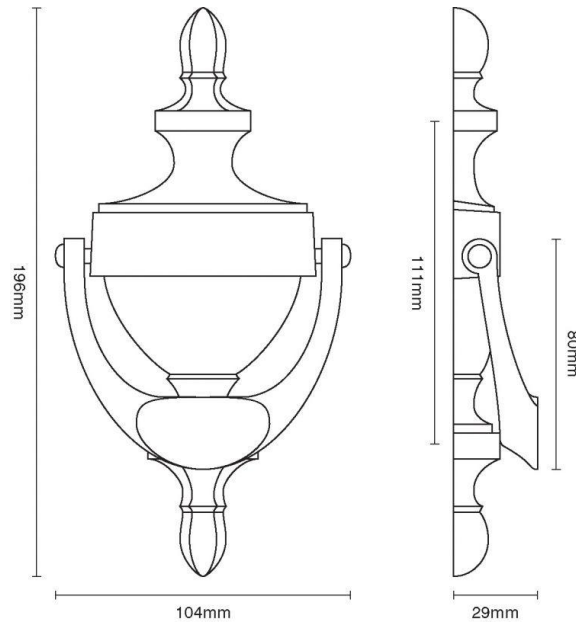

CROFT

Long Lasting Tradition

SPECIFICATION SHEET - PRODUCT CODE 1771

PRODUCT

Adam Knocker 1771

Please note that illustration sizes are approximations

Finishes:

AGD AB AN CP DBMA