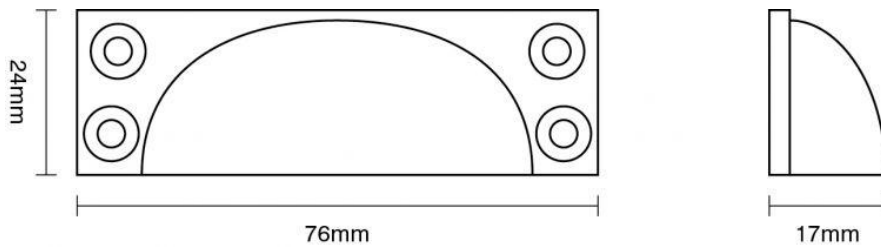

CROFT

Long Lasting Tradition

SPECIFICATION SHEET - PRODUCT CODE **1821**

PRODUCT

Cast Drawer Pull 1821

Please note that illustration sizes are approximations

Finishes: