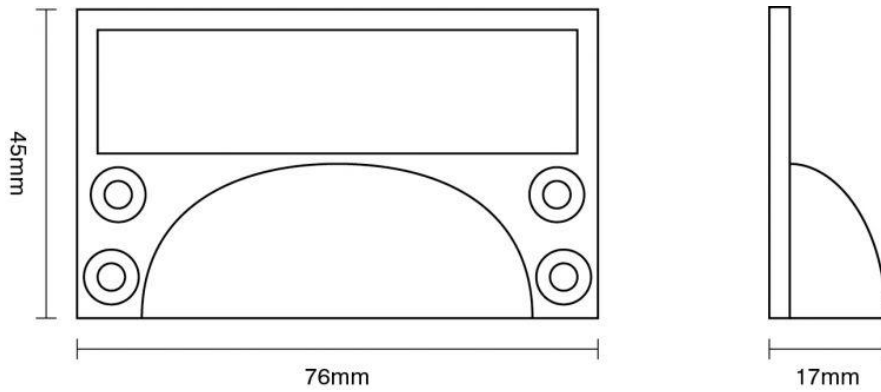

CROFT

Long Lasting Tradition

SPECIFICATION SHEET - PRODUCT CODE **1822**

PRODUCT

Cast Drawer Pull c/w Card Frame 1822