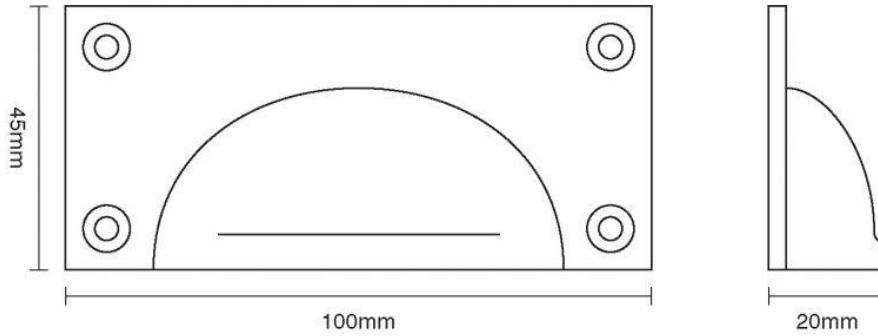

CROFT

Long Lasting Tradition

SPECIFICATION SHEET - PRODUCT CODE **1823**

PRODUCT

Cast Drawer Pull 1823

Please note that illustration sizes are approximations

Finishes: