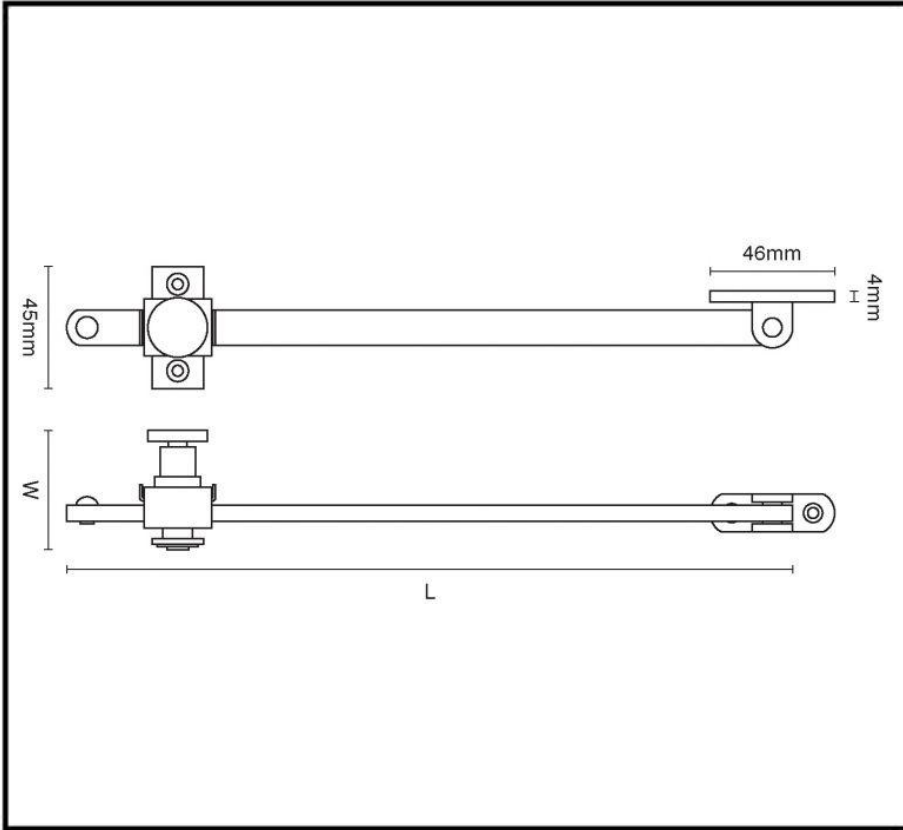

CROFT

Long Lasting Tradition

SPECIFICATION SHEET - PRODUCT CODE 1884

PRODUCT

Sliding Stay 1884

Dimensions: Other sizes available are below:

Sizes:	L	W
10"	254	46
12"	305	46

Please note that illustration sizes are approximations