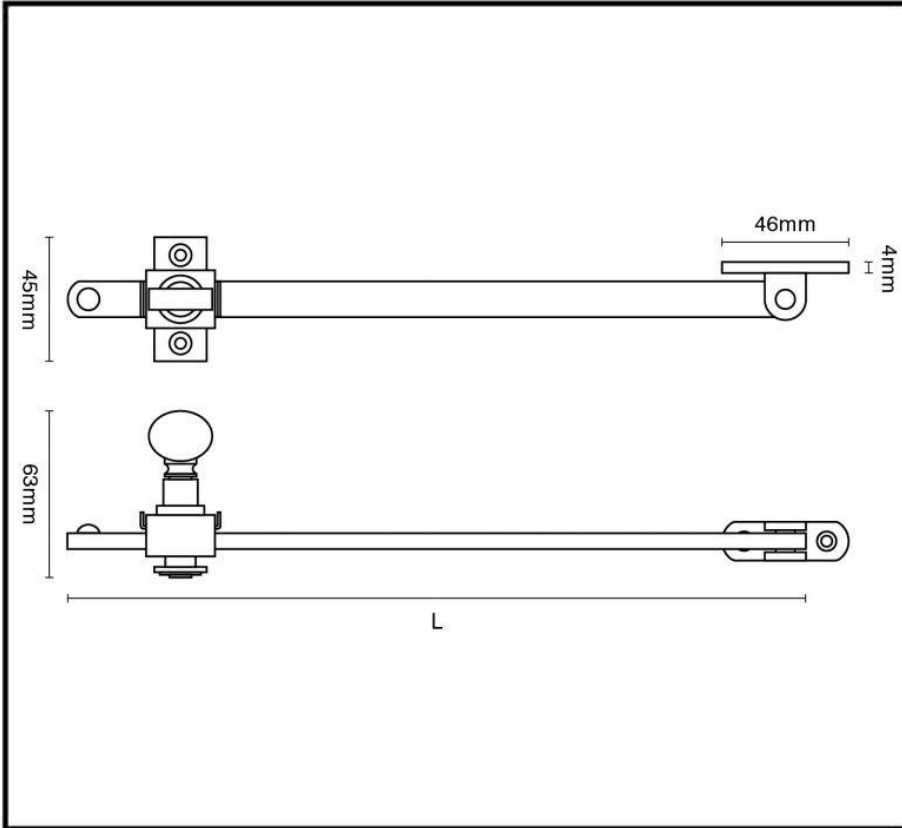

CROFT

Long Lasting Tradition

SPECIFICATION SHEET - PRODUCT CODE 1888

PRODUCT

**Sliding Stay with Gas Tap
1888**

Dimensions: Other sizes available are below:

Sizes:	L	W
10"	254	63
12"	305	64

Please note that illustration sizes are approximations