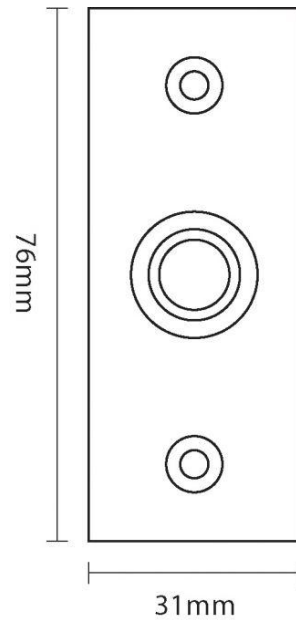

# CROFT

Long Lasting Tradition

SPECIFICATION SHEET - PRODUCT CODE **1910**

## PRODUCT

**Rectangular Bell Push 1910**

Please note that illustration sizes are approximations