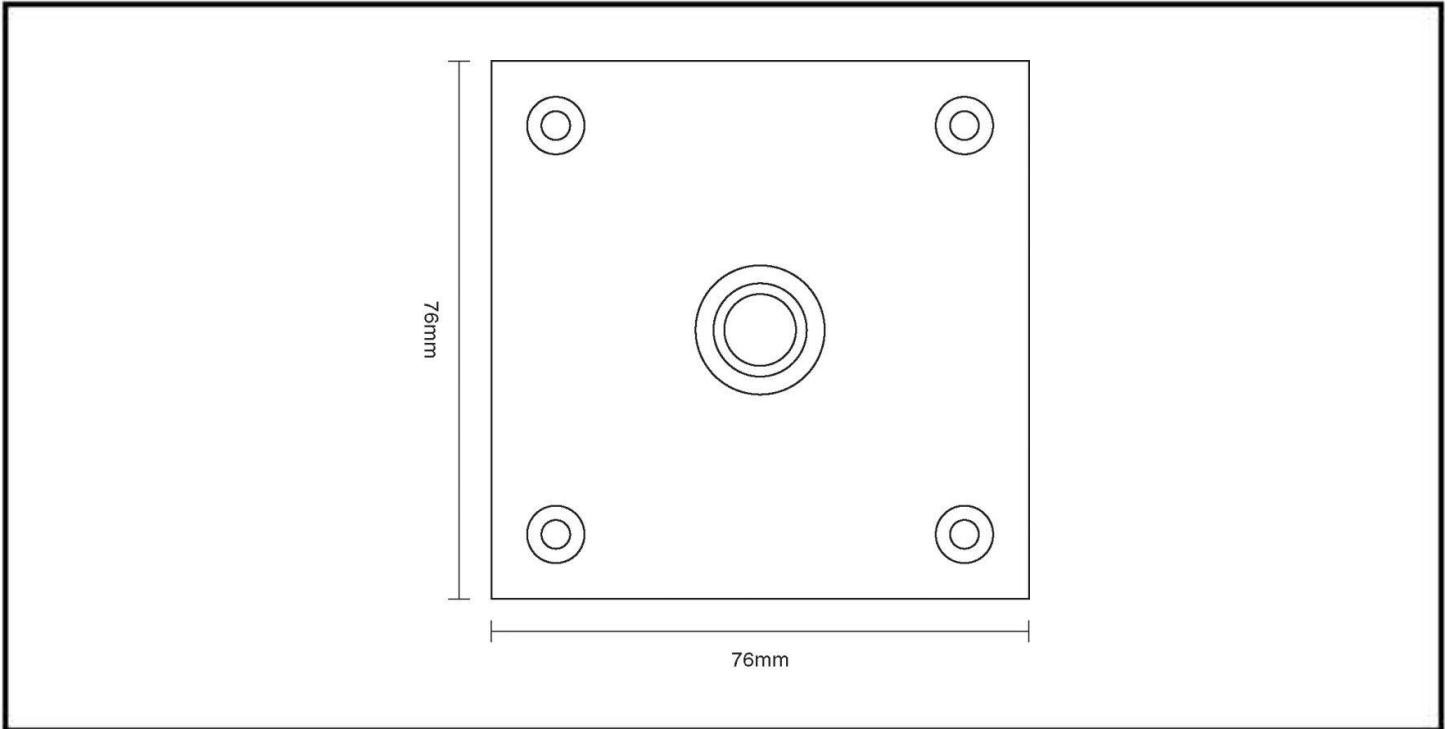

CROFT

Long Lasting Tradition

SPECIFICATION SHEET - PRODUCT CODE **1911**

PRODUCT

Square Bell Push 1911

Please note that illustration sizes are approximations

Finishes:

PB PBUL AB AGD AN