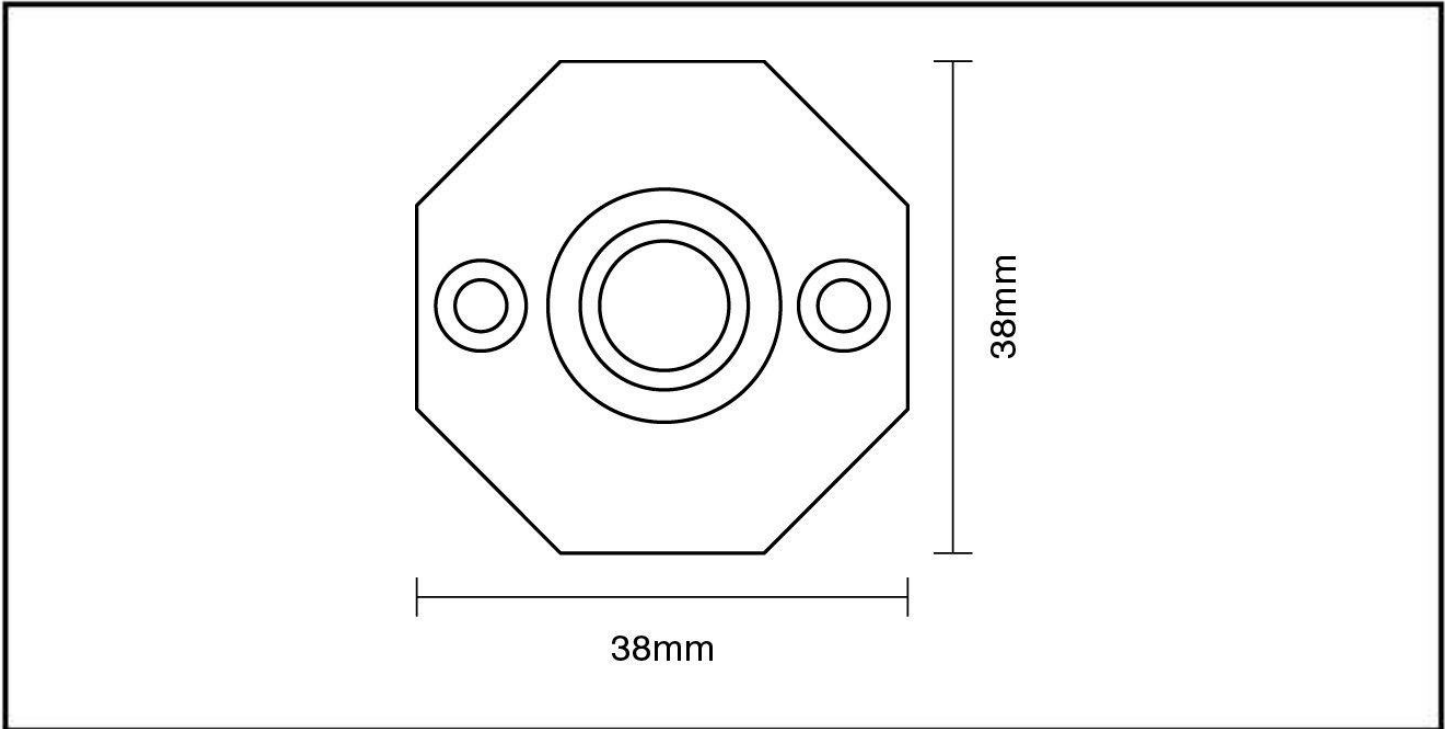

CROFT

Long Lasting Tradition

SPECIFICATION SHEET - PRODUCT CODE **1916**

PRODUCT

Octagonal Bell Push 1916

Finishes:

Please note that illustration sizes are approximations