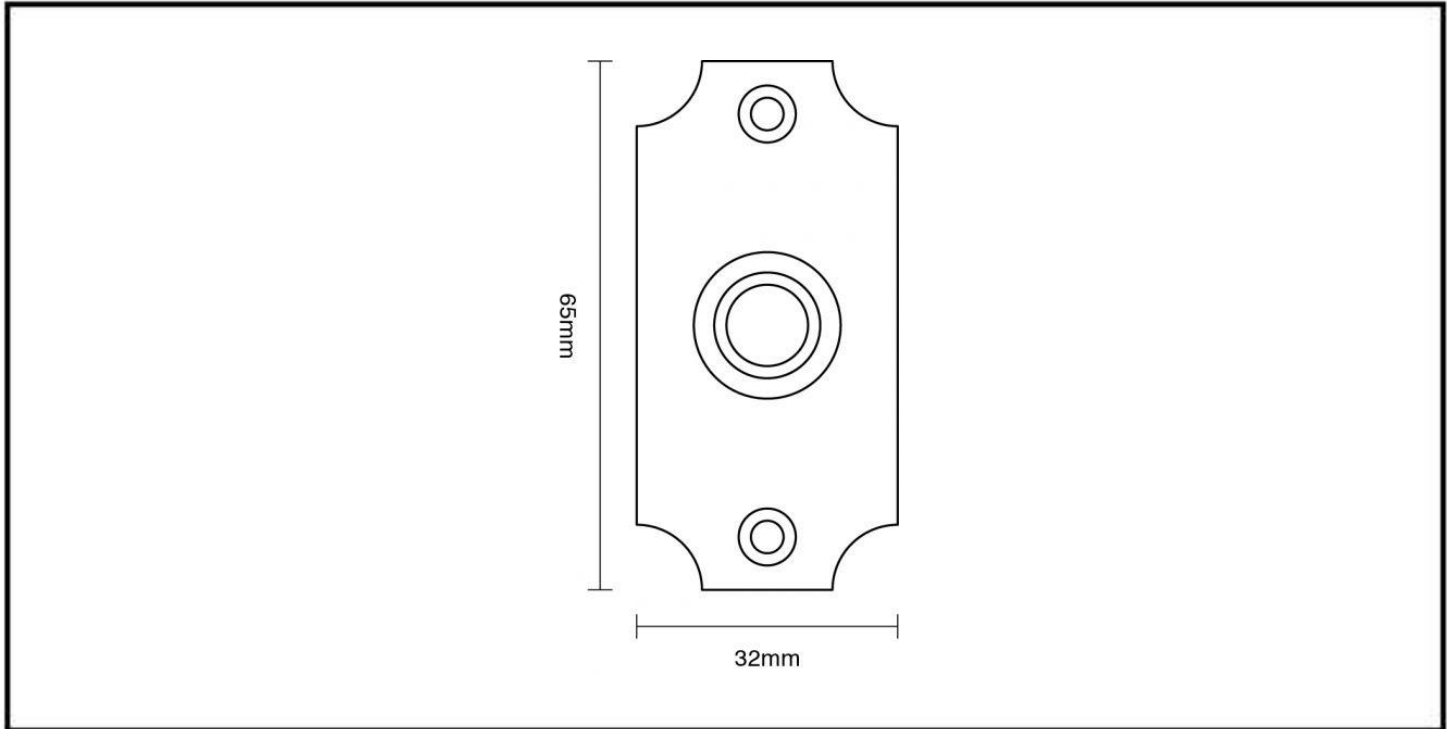

CROFT

Long Lasting Tradition

SPECIFICATION SHEET - PRODUCT CODE **1917**

PRODUCT

Concaved Edge Bell Push 1917

Finishes:

Please note that illustration sizes are approximations