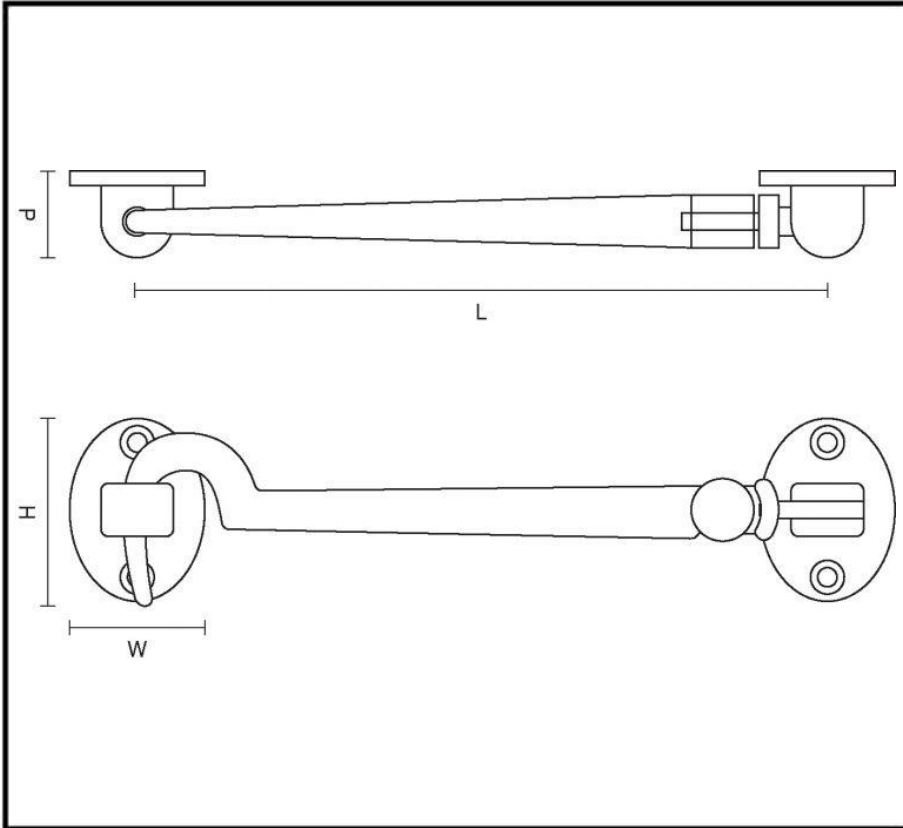

CROFT

Long Lasting Tradition

SPECIFICATION SHEET - PRODUCT CODE **1951**

PRODUCT

**Silent Pattern Cabin Hook
1951**

Dimensions: Other sizes available are below:

Sizes:	L	W	H	D	P	C
2 1/2"	55	28	37	0	20	0
3"	70	28	37	0	20	0
4"	95	28	37	0	20	0
6"	145	28	37	0	20	0
8"	227	28	37	0	20	0
10"	280	28	37	0	20	0

Please note that illustration sizes are approximations

Finishes: