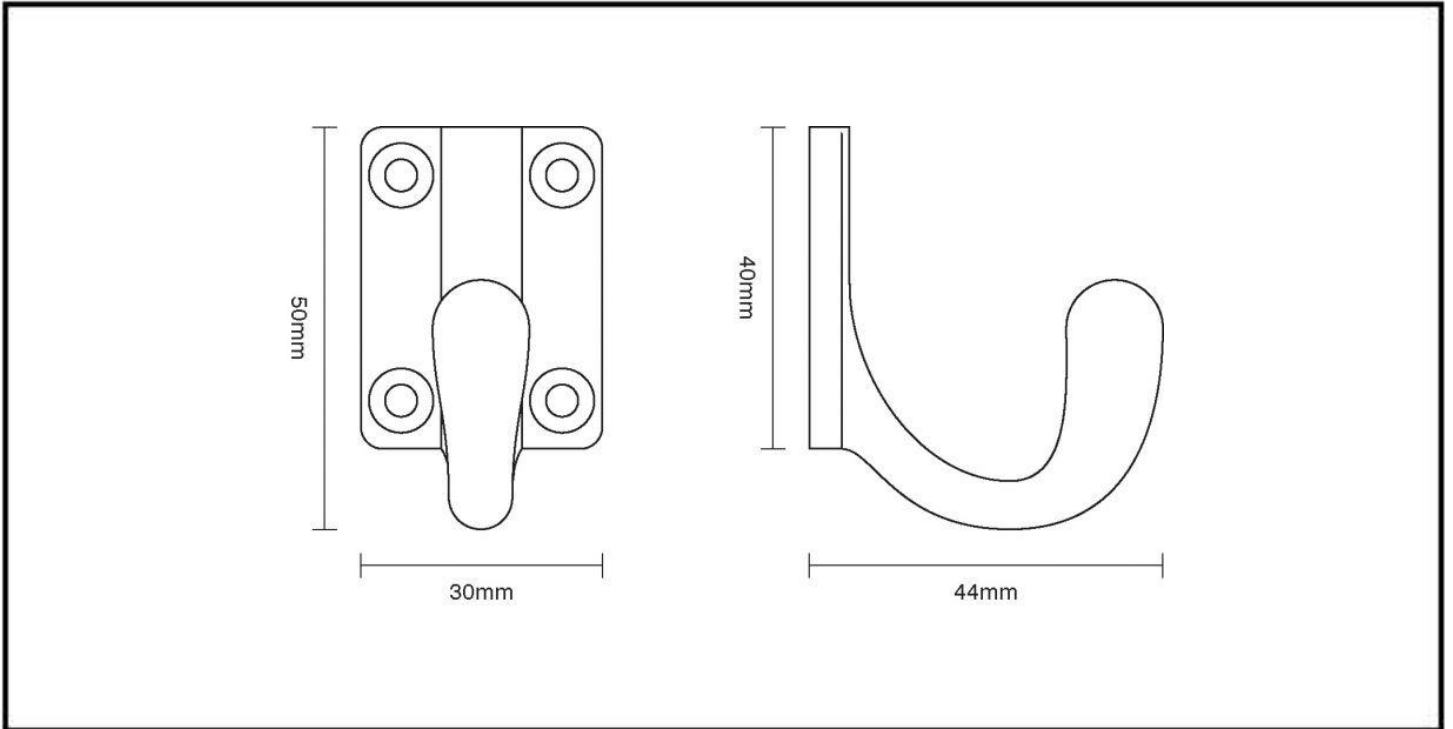

CROFT

Long Lasting Tradition

SPECIFICATION SHEET - PRODUCT CODE **2733**

PRODUCT

Wardrobe Hook Square Base 2733

Please note that illustration sizes are approximations

Finishes: