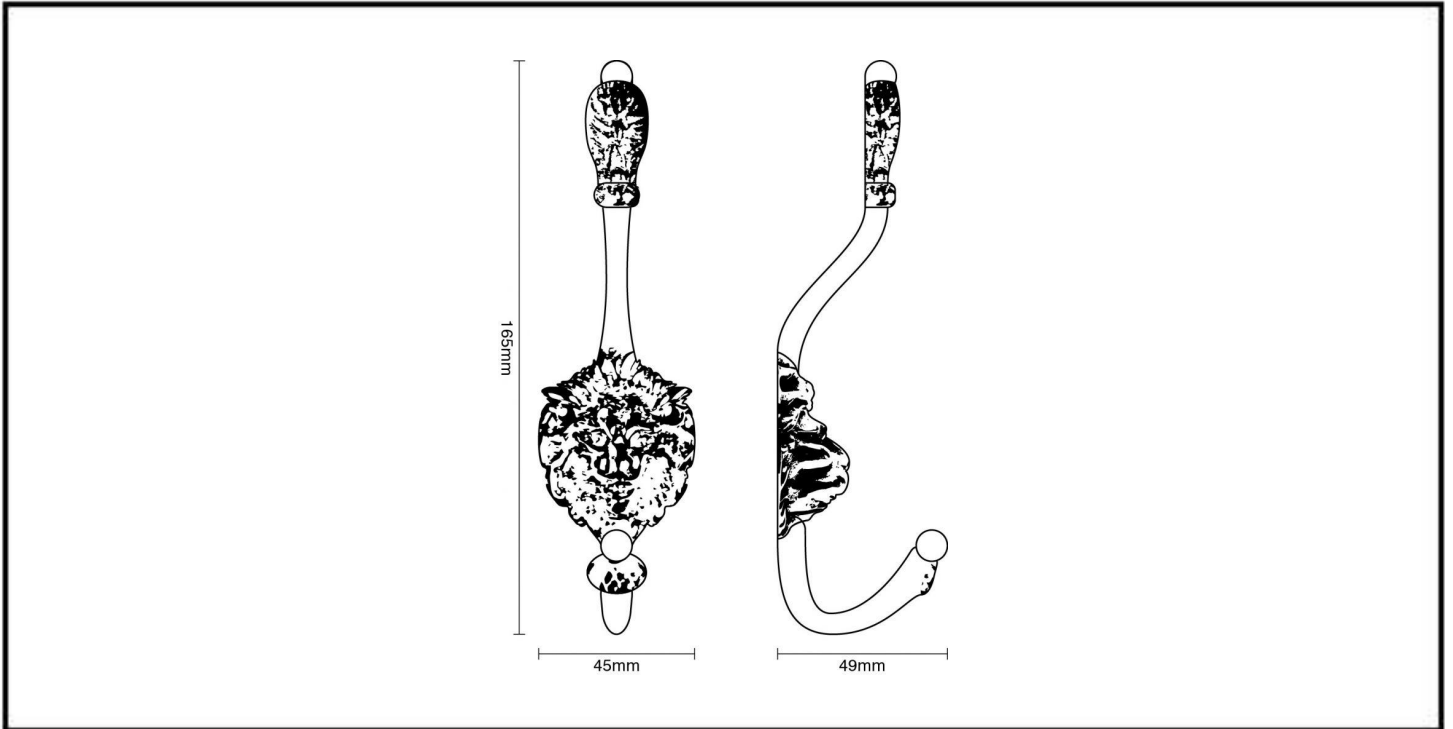

# CROFT

Long Lasting Tradition

SPECIFICATION SHEET - PRODUCT CODE **2737**

## PRODUCT

**Lions Head Hat & Coat Hook 2737**

Please note that illustration sizes are approximations