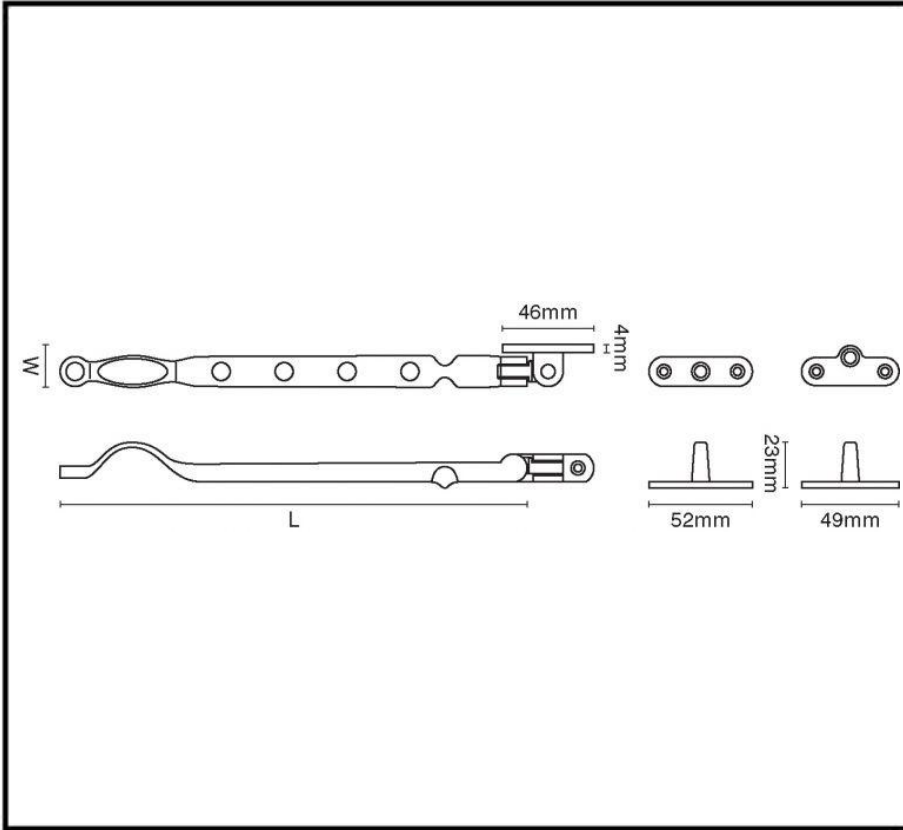

CROFT

Long Lasting Tradition

SPECIFICATION SHEET - PRODUCT CODE **2840**

PRODUCT

Ashes Pattern Casement Stay 2840

Dimensions: Other sizes available are below:

Sizes:	L	W
10"	233	17
12"	285	17

Please note that illustration sizes are approximations

Finishes: