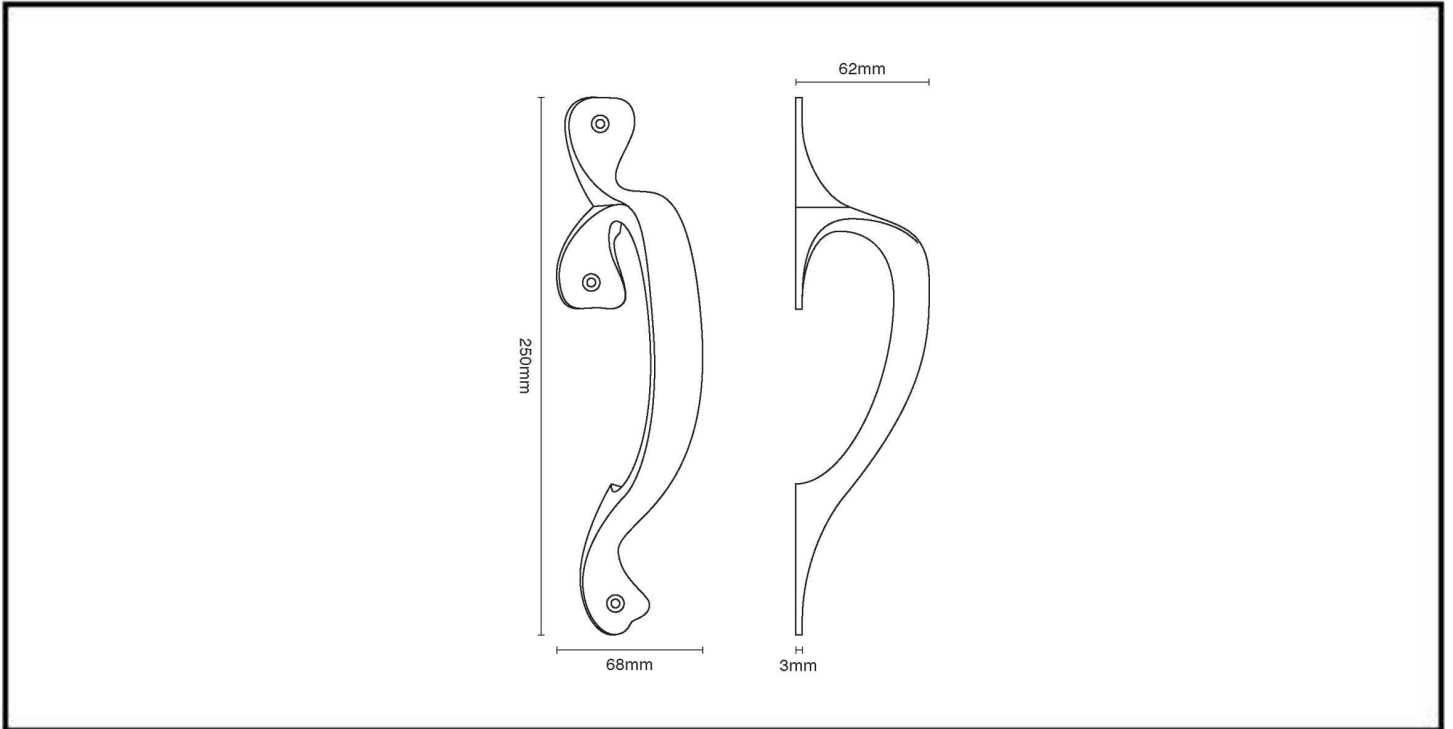

# CROFT

Long Lasting Tradition

SPECIFICATION SHEET - PRODUCT CODE **4129**

## PRODUCT

**Pull Handle 4129**

Please note that illustration sizes are approximations