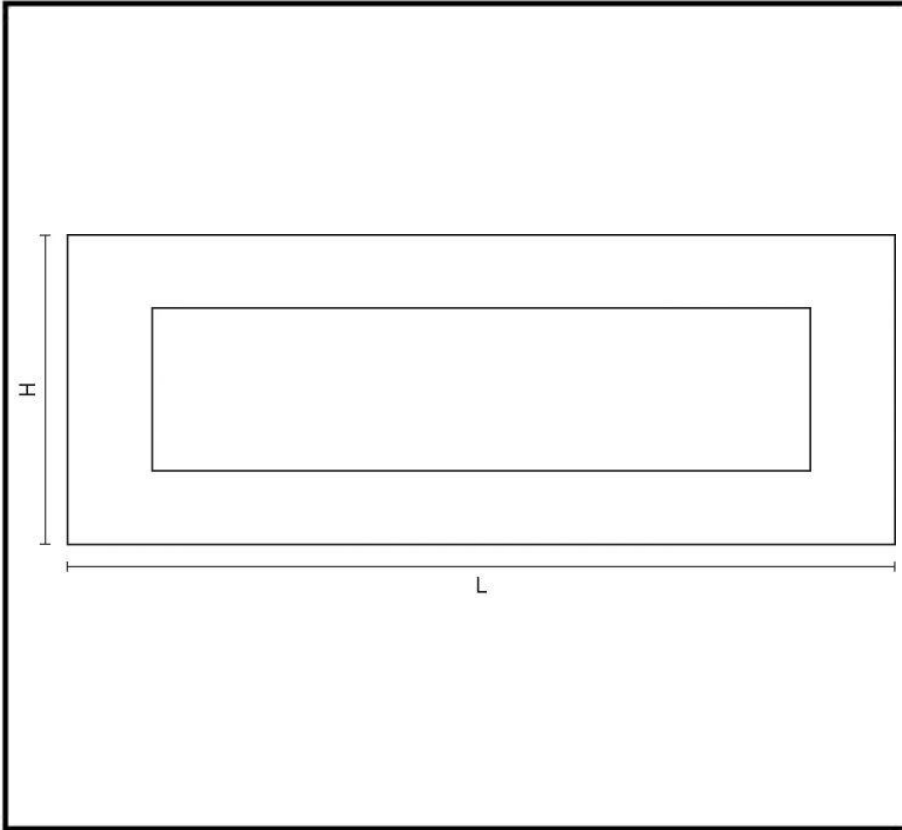

CROFT

Long Lasting Tradition

SPECIFICATION SHEET - PRODUCT CODE **5000**

PRODUCT

Flush Letter Plate 5000

Dimensions: Other sizes available are below:

Sizes:	L	H	C	Aperture:
10" x 4"	254	94	232	203 X 50
12" x 4"	305	102	270	229 X 54