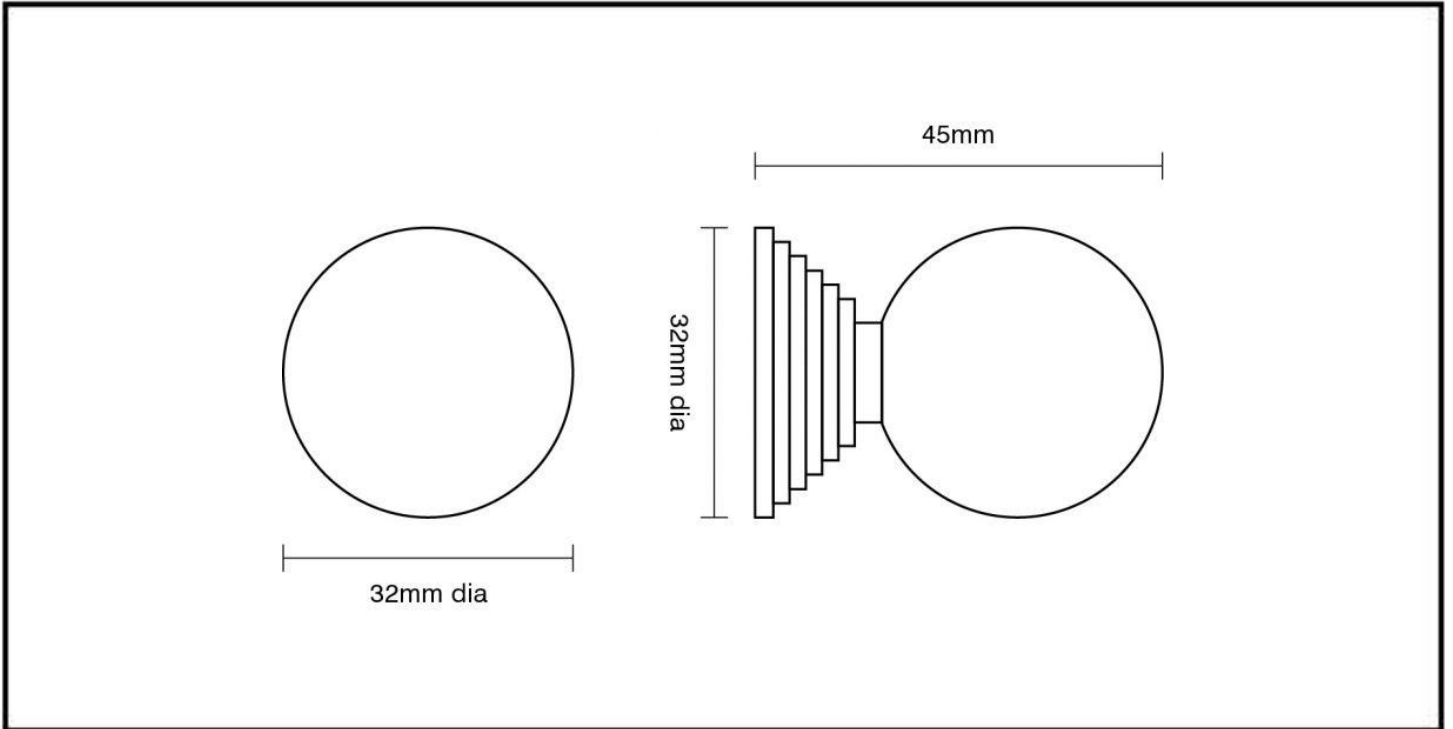

CROFT

Long Lasting Tradition

SPECIFICATION SHEET - PRODUCT CODE **5102**

PRODUCT

Ball & Step Cupboard Knob 5102

Finishes:

Please note that illustration sizes are approximations