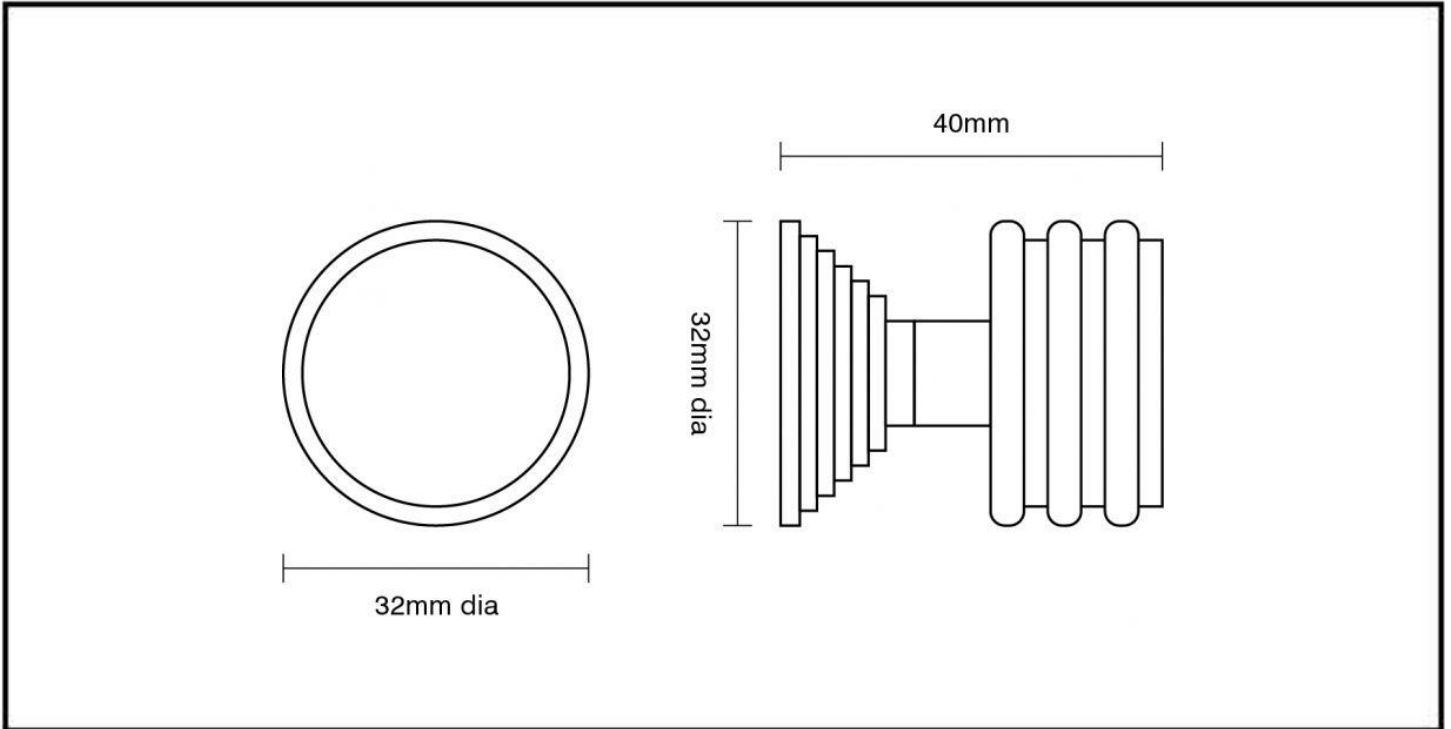

# CROFT

Long Lasting Tradition

SPECIFICATION SHEET - PRODUCT CODE **5105**

## PRODUCT

**Rutland Cupboard Knob c/w Stepped Rose 5105**