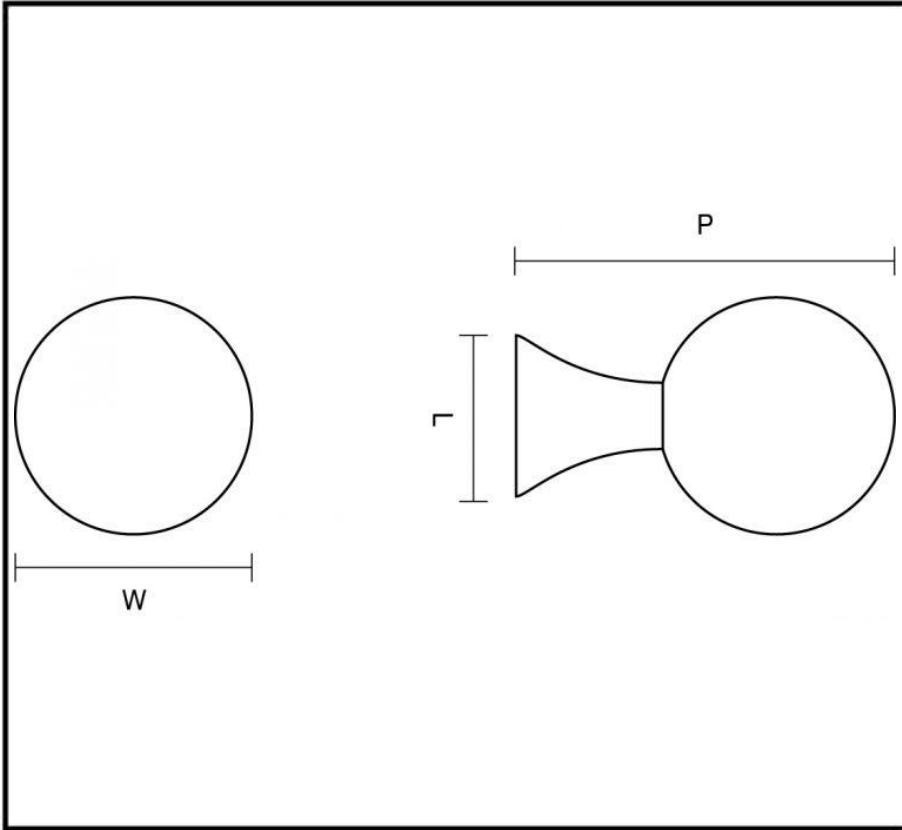

# CROFT

Long Lasting Tradition

SPECIFICATION SHEET - PRODUCT CODE **5107**

## PRODUCT

**Patterdale Cupboard Knob  
5107**

**Dimensions:** Other sizes available are below:

Sizes:	L	W	H	D	P	C
25mm	17	25			40	
32mm	19	32			49	

Please note that illustration sizes are approximations