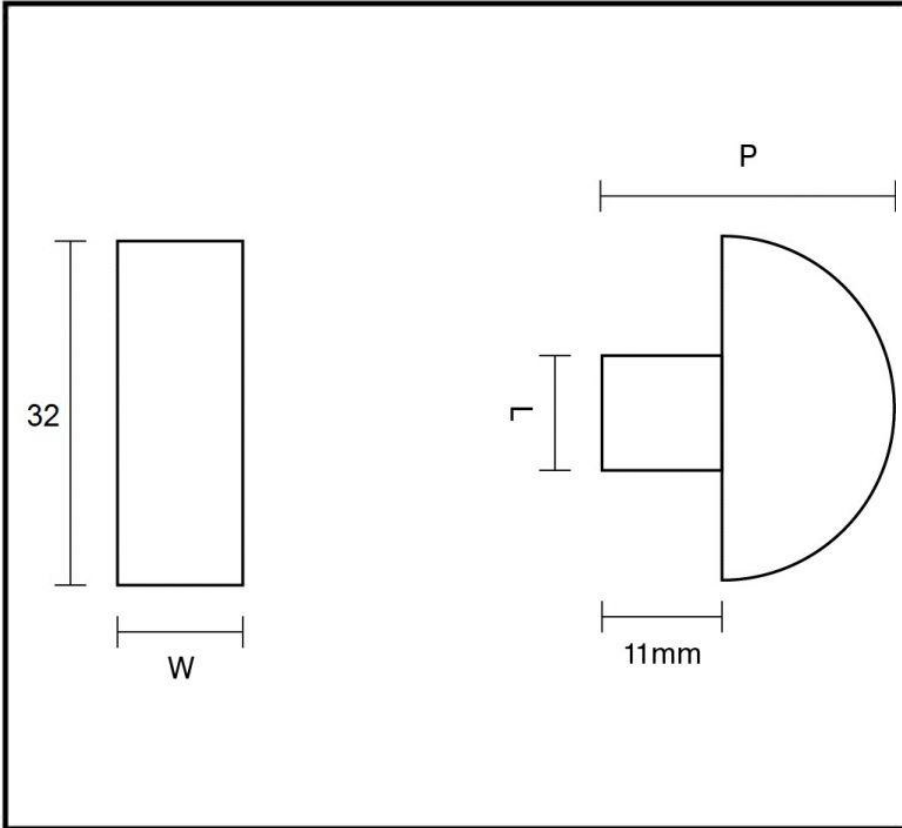

CROFT

Long Lasting Tradition

SPECIFICATION SHEET - PRODUCT CODE **5108**

PRODUCT

**Half Moon Cupboard Knob
5108**

Dimensions: Other sizes available are below:

Sizes:	L	W	H	D	P	C
	11	12			28	

Please note that illustration sizes are approximations