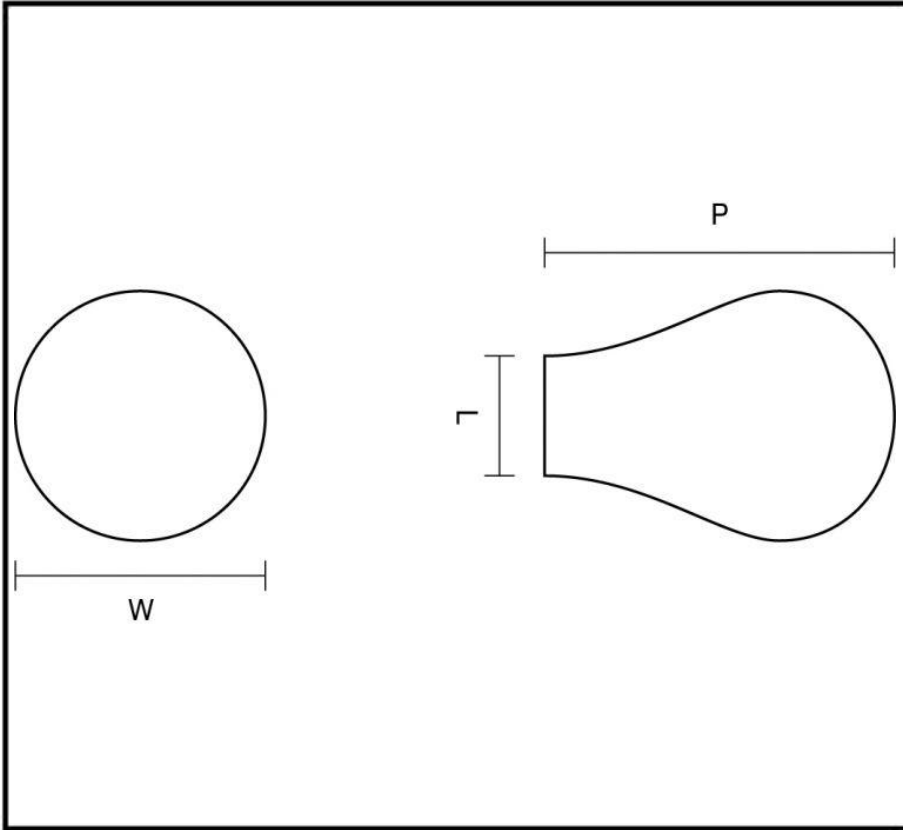

CROFT

Long Lasting Tradition

SPECIFICATION SHEET - PRODUCT CODE **5109**

PRODUCT

**Teardrop Cupboard Knob
5109**

Dimensions: Other sizes available are below:

Sizes:	L	W	H	D	P	C
25mm	12	25			35	

Please note that illustration sizes are approximations