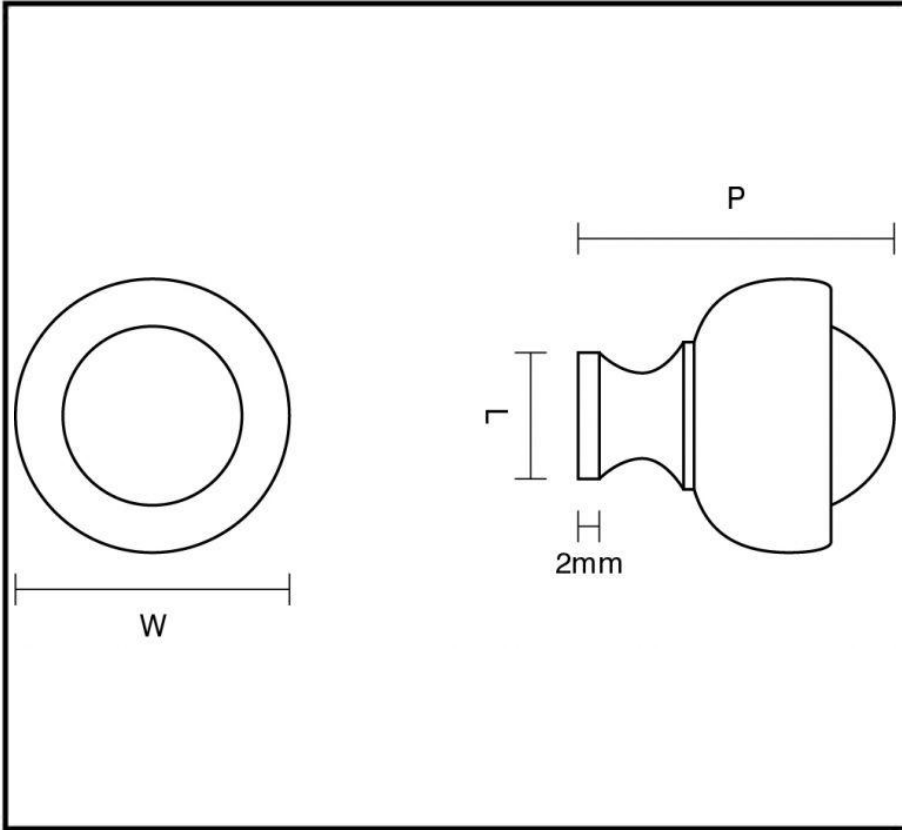

# CROFT

Long Lasting Tradition

SPECIFICATION SHEET - PRODUCT CODE **5110**

## PRODUCT

**Planet Cupboard Knob 5110**

**Dimensions:** Other sizes available are below:

Sizes:	L	W	H	D	P	C
27mm	12	27			30	

Please note that illustration sizes are approximations