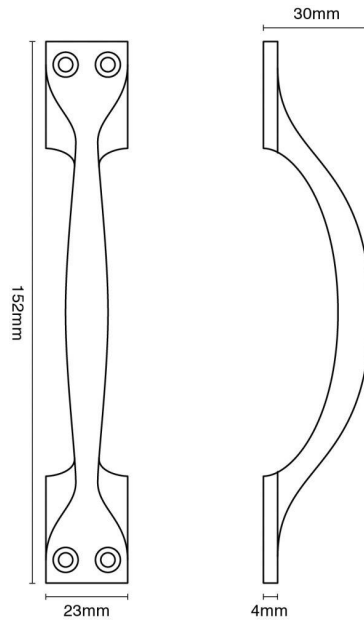

CROFT

Long Lasting Tradition

SPECIFICATION SHEET - PRODUCT CODE **5200**

PRODUCT

Plain 6" Handle 5200

Please note that illustration sizes are approximations

Finishes: