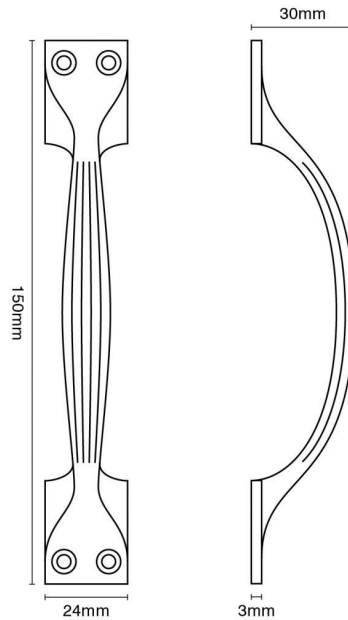

# CROFT

Long Lasting Tradition

SPECIFICATION SHEET - PRODUCT CODE **5203**

## PRODUCT

**Ribbed Cupboard Handle 5203**

Please note that illustration sizes are approximations