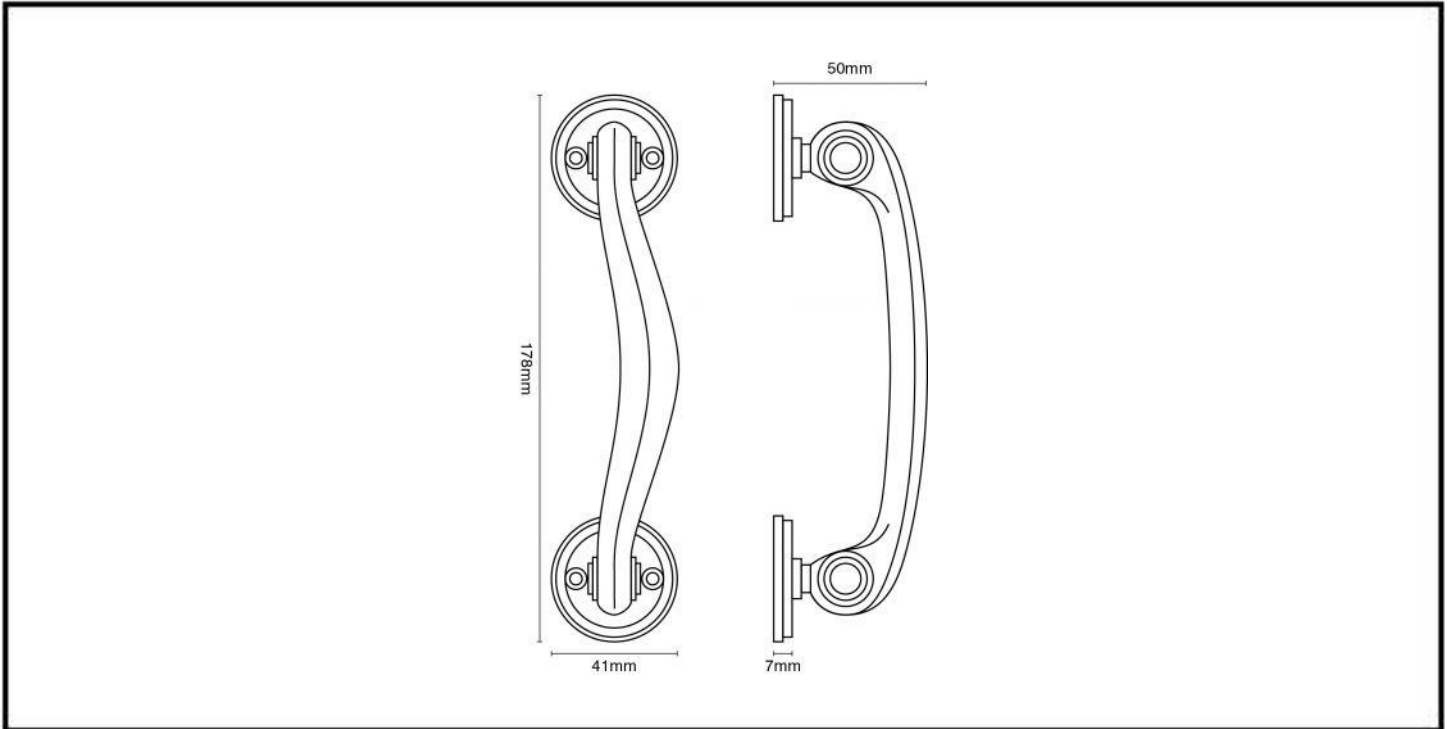

CROFT

Long Lasting Tradition

SPECIFICATION SHEET - PRODUCT CODE **5204**

PRODUCT

Grace Cupboard Knob c/w Roses 5204

Please note that illustration sizes are approximations

Finishes: