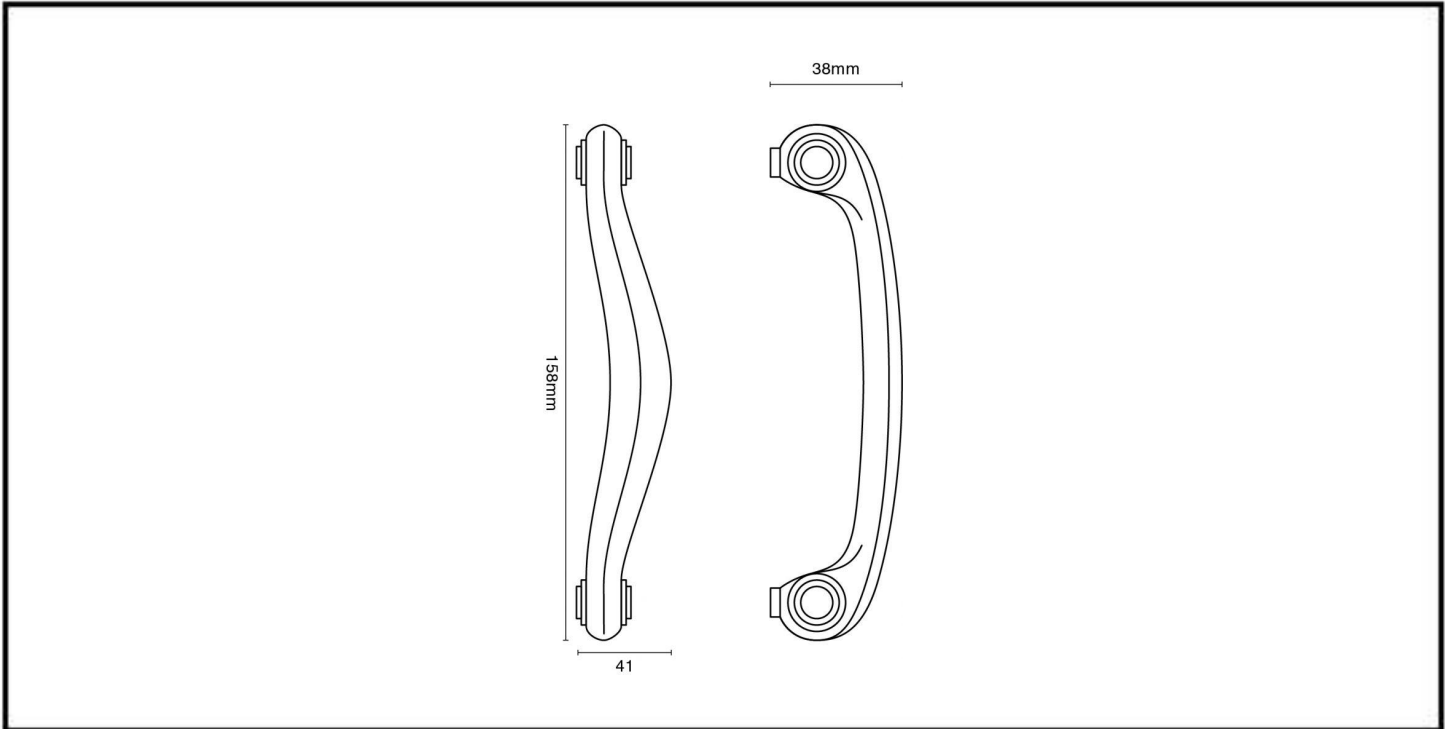

CROFT

Long Lasting Tradition

SPECIFICATION SHEET - PRODUCT CODE **5205**

PRODUCT

Grace Cupboard Handle 5205

Please note that illustration sizes are approximations

Finishes:

AGD AB AN CP DBMA