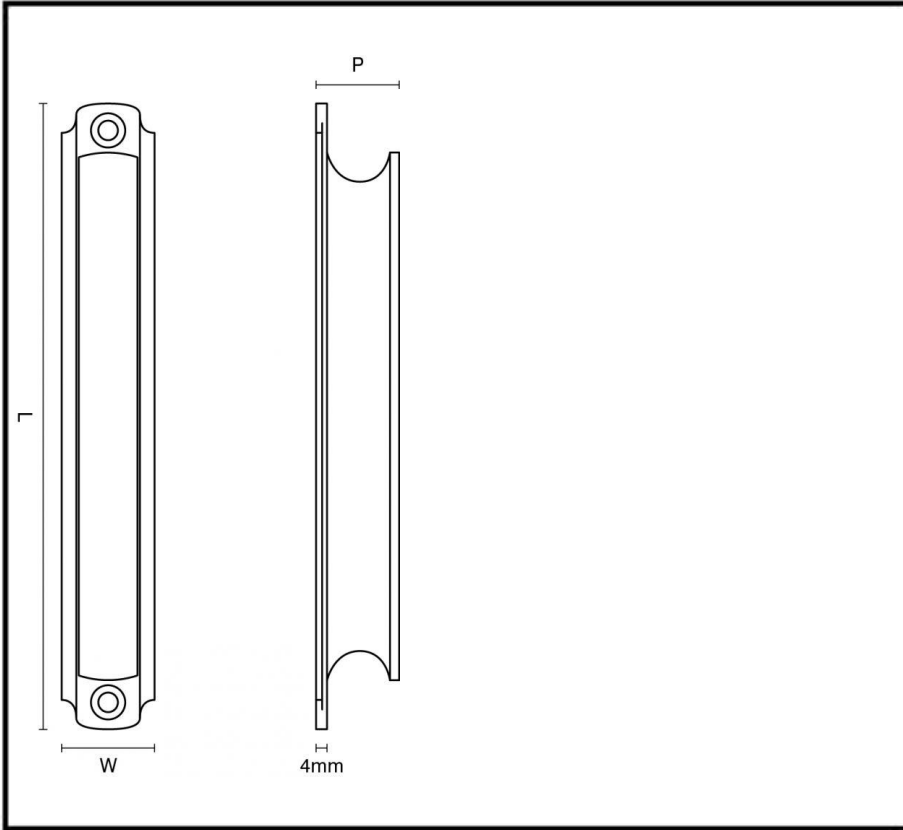

CROFT

Long Lasting Tradition

SPECIFICATION SHEET - PRODUCT CODE **5206**

PRODUCT

**Concave Cupboard Handle
5206**

Dimensions: Other sizes available are below:

Sizes:	L	W	H	D	P	C
5"	130	20				
3"	76	20				

Please note that illustration sizes are approximations