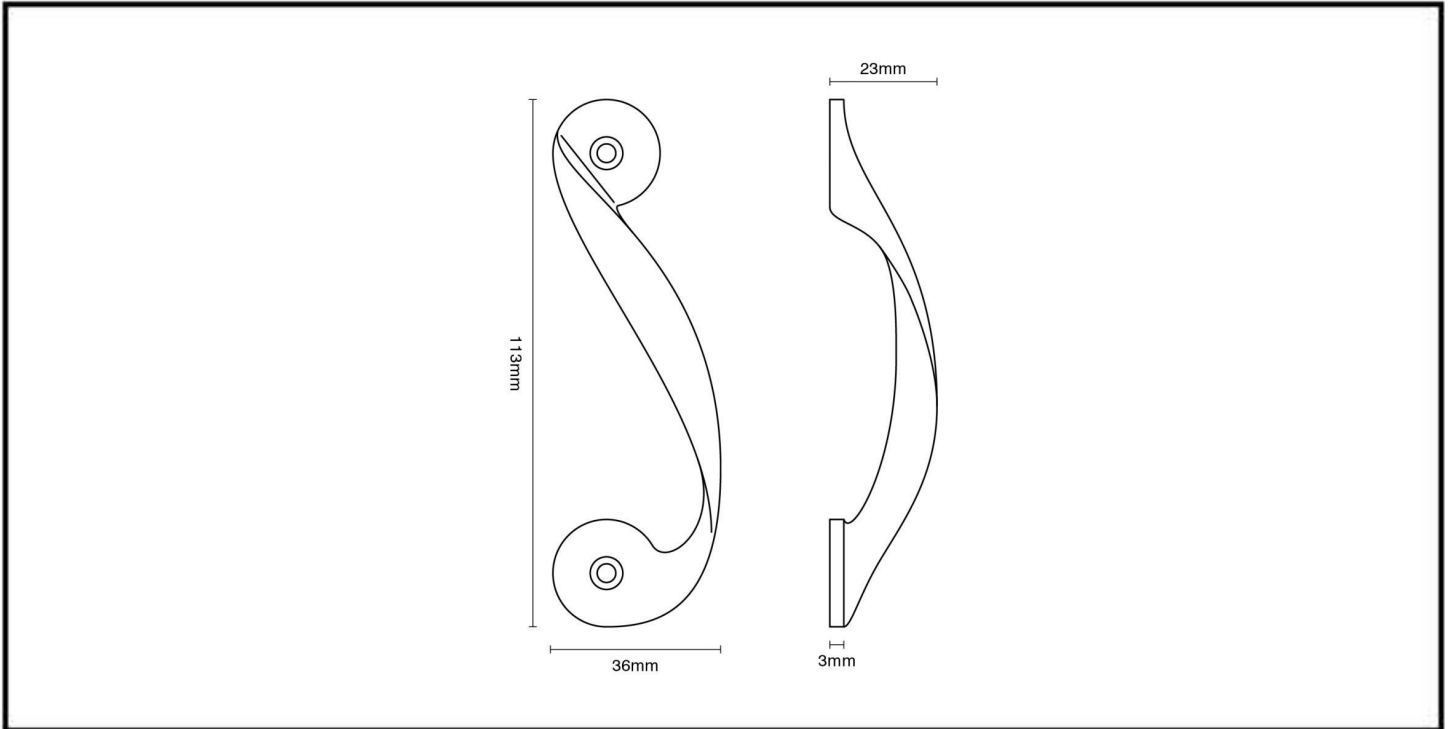

CROFT

Long Lasting Tradition

SPECIFICATION SHEET - PRODUCT CODE **5207**

PRODUCT

Twisting Cupboard Handle 5207

Please note that illustration sizes are approximations

Finishes:

AGD AB AN CP DBMA