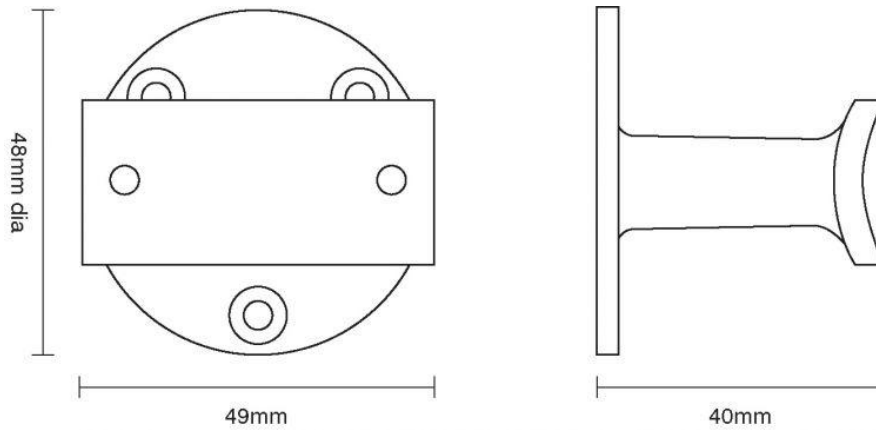

# CROFT

Long Lasting Tradition

SPECIFICATION SHEET - PRODUCT CODE **6068**

## PRODUCT

**Straight Handrail Bracket 6068**

Please note that illustration sizes are approximations