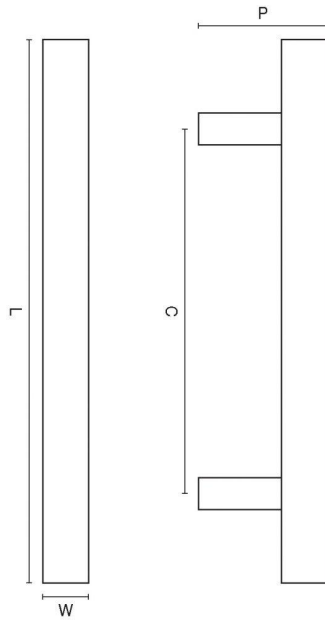

CROFT

Long Lasting Tradition

SPECIFICATION SHEET - PRODUCT CODE **6356**

PRODUCT

T-bar Pull Handle 6356

Finishes:

Please note that illustration sizes are approximations