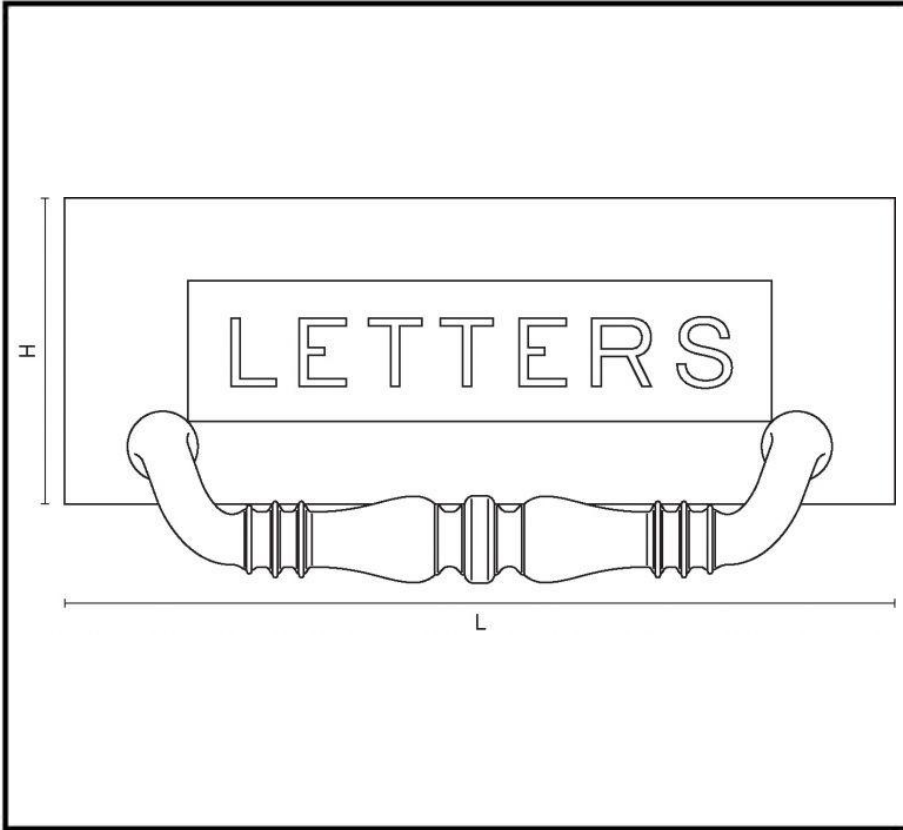

# CROFT

Long Lasting Tradition

SPECIFICATION SHEET - PRODUCT CODE **6358**

## PRODUCT

**Engraved Letter Plate With Handle 6358**

**Dimensions:** Other sizes available are below:

Sizes:	L	H	C	Aperture:
305mm x 107mm	305	0	269	224 x 55

Please note that illustration sizes are approximations