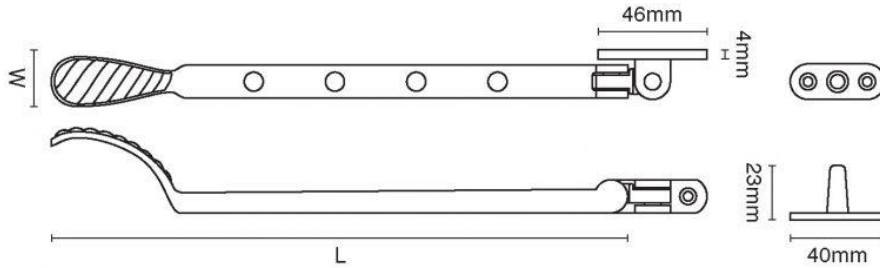

# CROFT

Long Lasting Tradition

SPECIFICATION SHEET - PRODUCT CODE **6375**

## PRODUCT

**Cotswold Casement Stay 6375**

Please note that illustration sizes are approximations