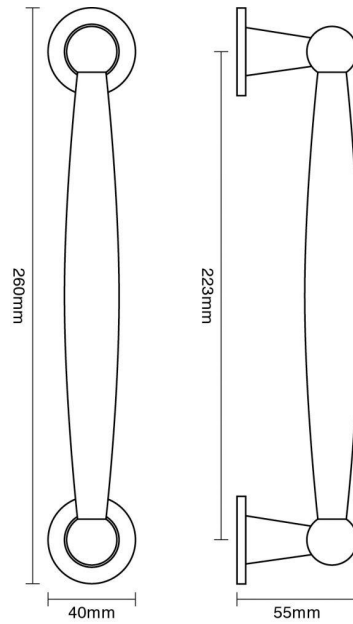

CROFT

Long Lasting Tradition

SPECIFICATION SHEET - PRODUCT CODE **6383**

PRODUCT

Convex Pull Handle 6383

Finishes:

Please note that illustration sizes are approximations