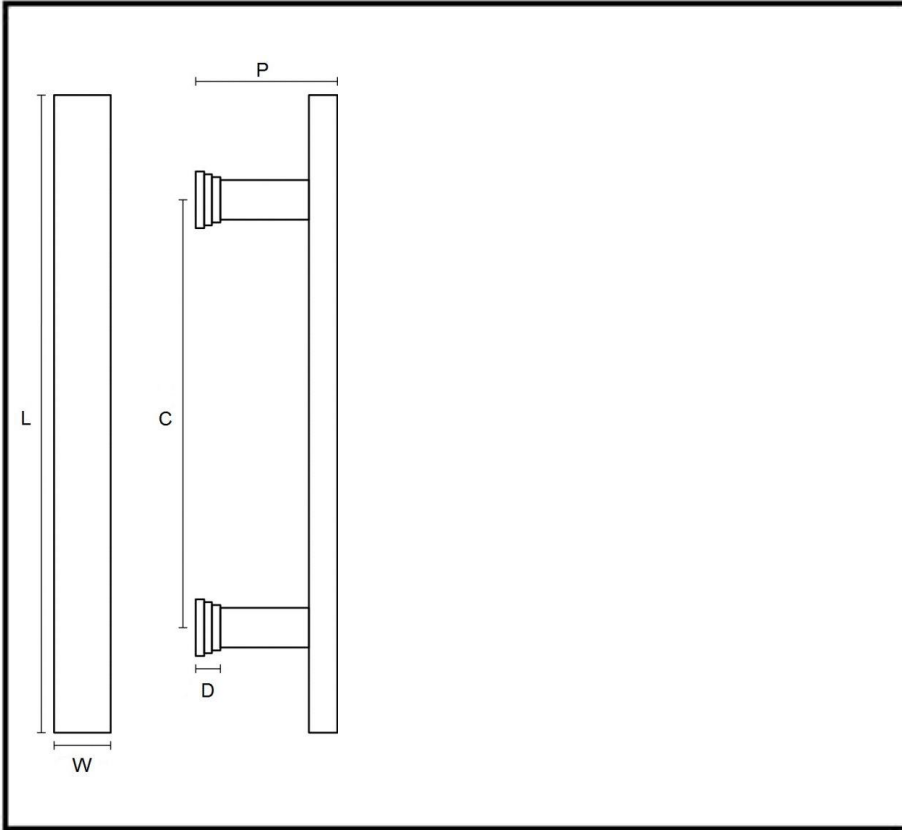

# CROFT

Long Lasting Tradition

SPECIFICATION SHEET - PRODUCT CODE **6384**

## PRODUCT

**Plain Bar Pull Handle 6384**

**Dimensions:** Other sizes available are below:

Sizes:	L	W	H	D	P	C
152mm (6")	152	20		9	50	102
229mm (9")	229	20		9	50	179
305mm (12")	305	20		9	50	255

Please note that illustration sizes are approximations