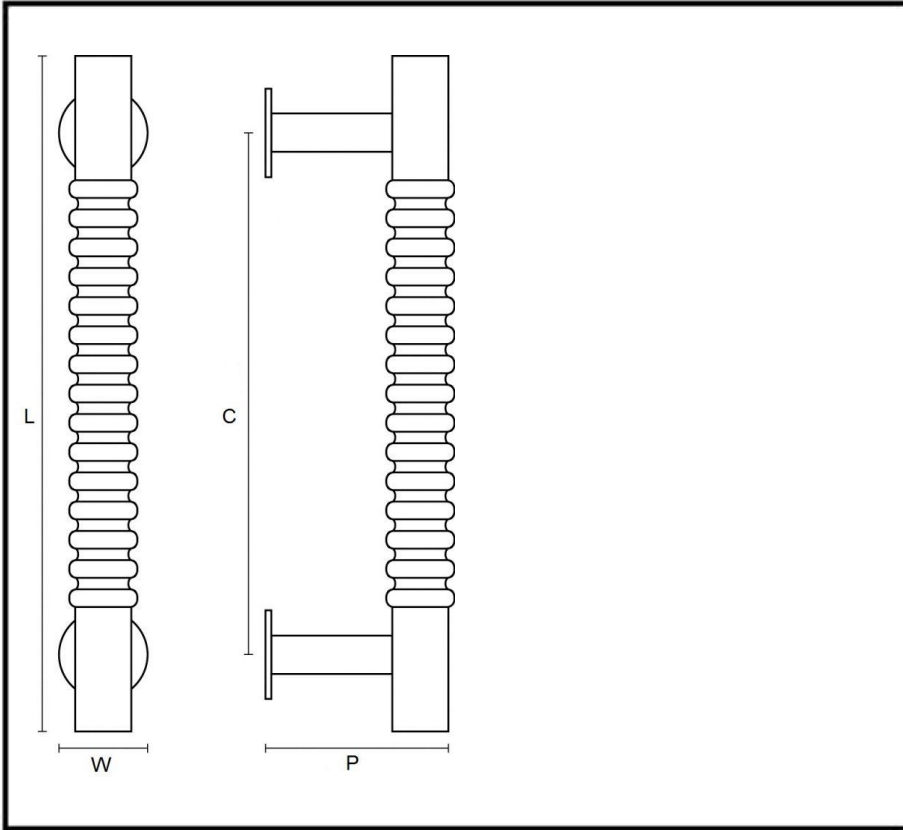

CROFT

Long Lasting Tradition

SPECIFICATION SHEET - PRODUCT CODE **6388**

PRODUCT

Rutland Pull Handle 6388

Dimensions: Other sizes available are below:

Sizes:	L	W	H	D	P	C
152mm (6")	152	19			41	119
229mm (9")	229					179
305mm (12")	305	30			65	255

Please note that illustration sizes are approximations

Finishes:

AGD AB AN CP DBMA

DAB DAN DORB IBMA MB

ORB PRL PB PBUL PN

SB SBUL SCP SNP