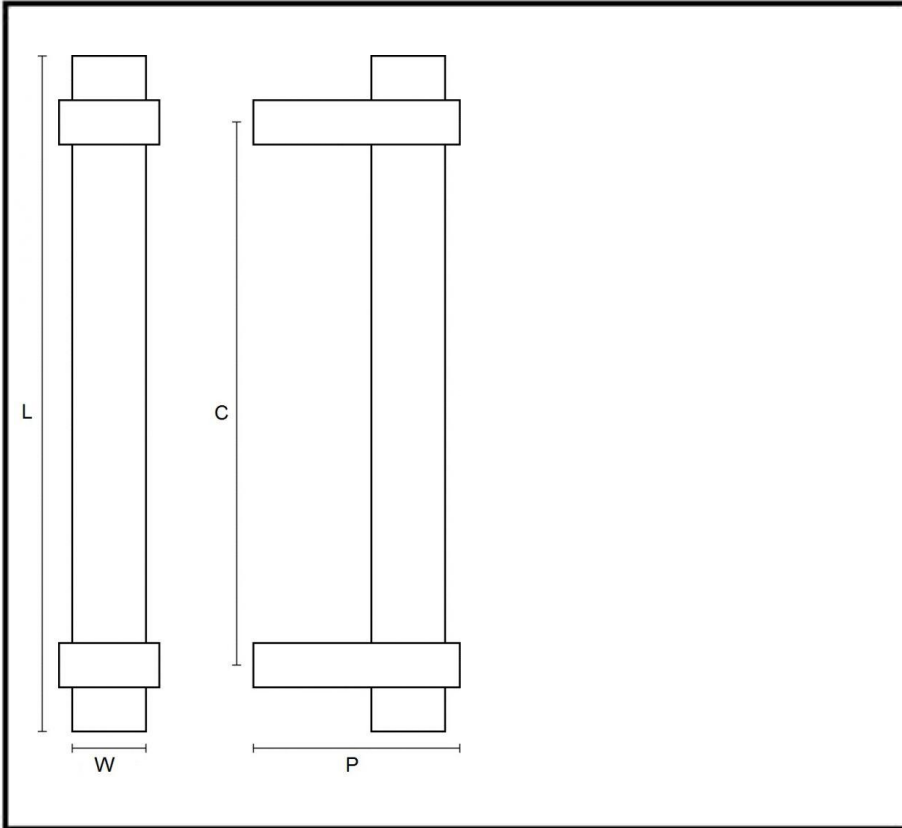

CROFT

Long Lasting Tradition

SPECIFICATION SHEET - PRODUCT CODE **6389**

PRODUCT

Pull Handle 6389

Dimensions: Other sizes available are below:

Sizes:	L	W	H	D	P	C
152mm (6")	152	12			40	125
229mm (9")	229	19			60	195
305mm (12")	305	25			70	260

Please note that illustration sizes are approximations

Finishes:

AGD AB AN CP DBMA

DAB DAN DORB IBMA ORB

PRL PB PBUL PN SB

SBUL SCP SNP