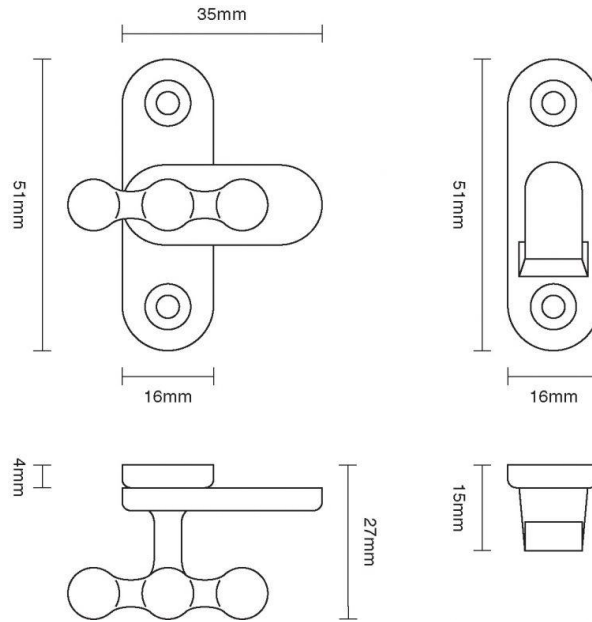

CROFT

Long Lasting Tradition

SPECIFICATION SHEET - PRODUCT CODE **6392**

PRODUCT

Cupboard Catch 6392

Please note that illustration sizes are approximations

Finishes: