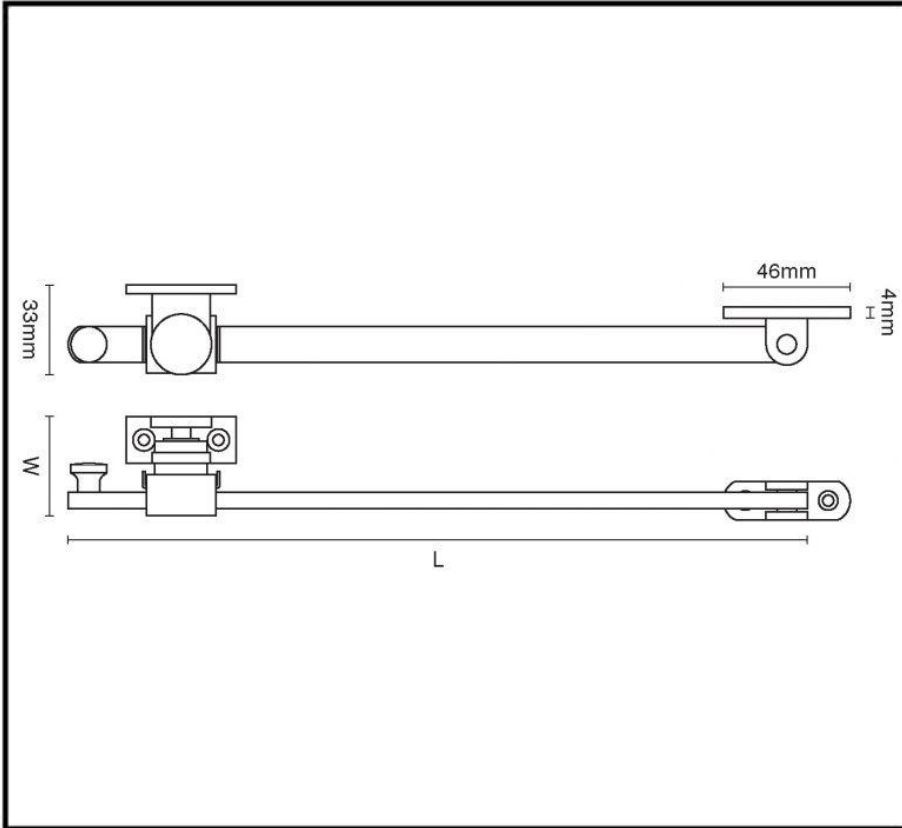

CROFT

Long Lasting Tradition

SPECIFICATION SHEET - PRODUCT CODE **6394**

PRODUCT

Sliding Stay For Inward Opening Windows 6394

Dimensions: Other sizes available are below:

Sizes:	L	W
10"	254	38
12"	305	38

Please note that illustration sizes are approximations