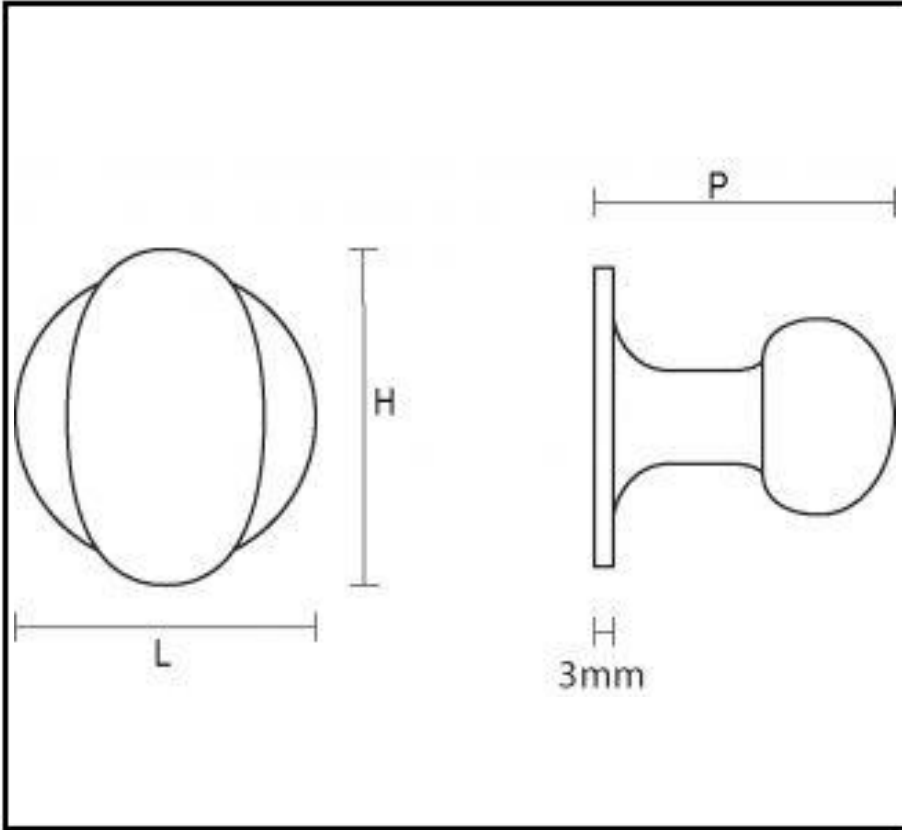

CROFT

Long Lasting Tradition

SPECIFICATION SHEET - PRODUCT CODE **6410**

PRODUCT

Oval Cupboard Knob 6410

Dimensions: Other sizes available are below:

Sizes:	L	W	H	D	P	C
32mm	30		32		32	
38mm	32		38		32	

Please note that illustration sizes are approximations