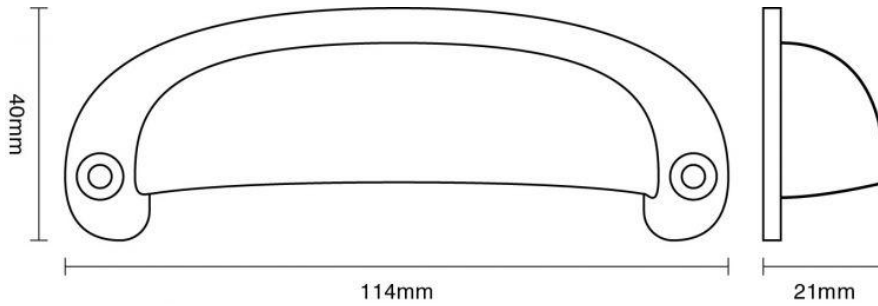

CROFT

Long Lasting Tradition

SPECIFICATION SHEET - PRODUCT CODE **6427**

PRODUCT

Cast Drawer Pull 6427

Please note that illustration sizes are approximations

Finishes:

AGD AB AN CP DBMA