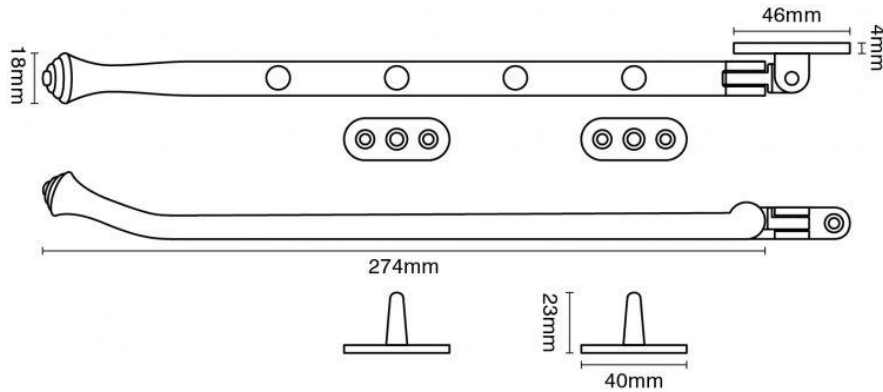

CROFT

Long Lasting Tradition

SPECIFICATION SHEET - PRODUCT CODE **6460**

PRODUCT

Fairmont Casement Stay 6460