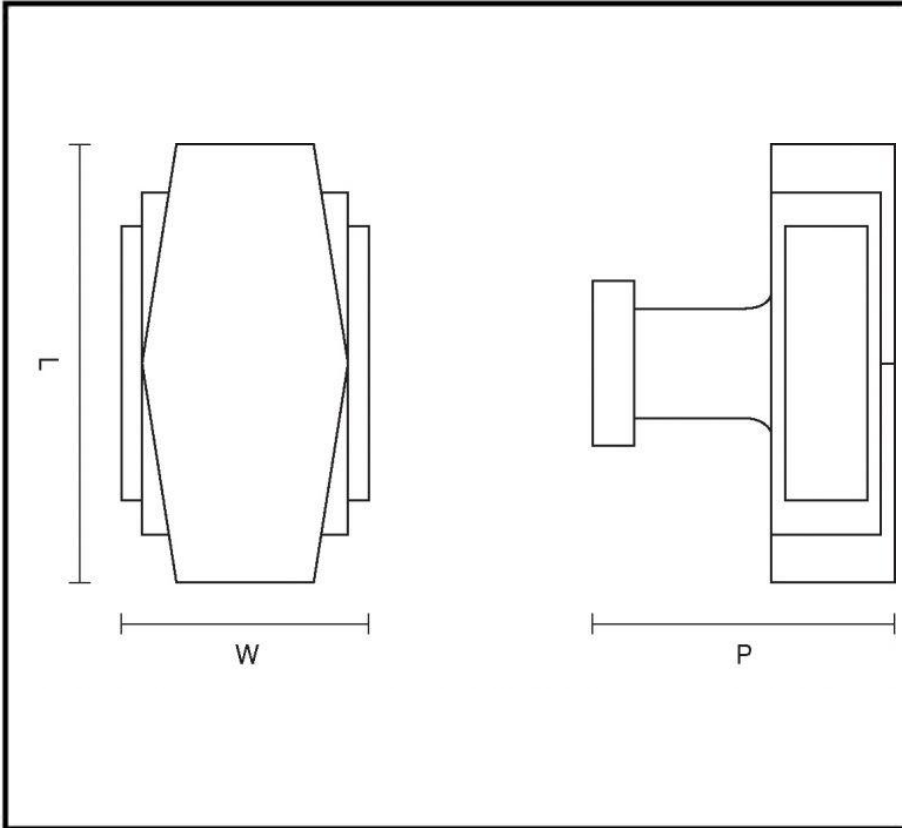

CROFT

Long Lasting Tradition

SPECIFICATION SHEET - PRODUCT CODE **7006**

PRODUCT

**Art Deco Cupboard Knob
7006**

Dimensions: Other sizes available are below:

Sizes:	L	W	H	D	P	C
32mm	32	18			23	
38mm	38	23			30	

Please note that illustration sizes are approximations

Finishes: