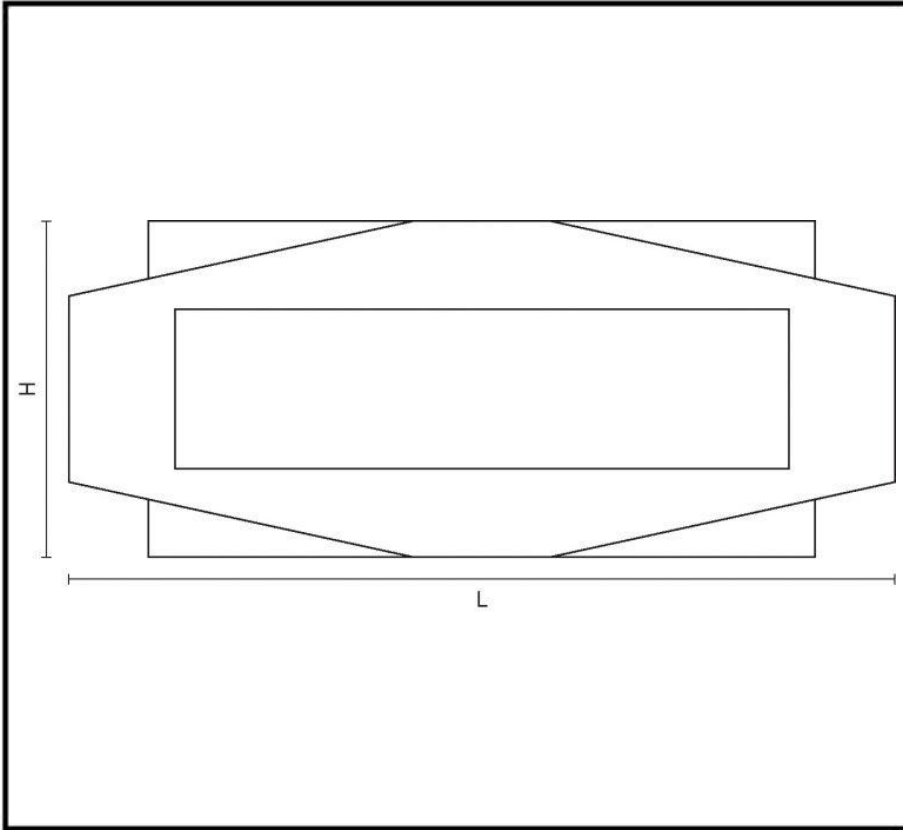

# CROFT

Long Lasting Tradition

SPECIFICATION SHEET - PRODUCT CODE **7014**

## PRODUCT

**Art Deco Letterplate 7014**

**Dimensions:** Other sizes available are below:

Sizes:	L	H	C	Aperture:
254mm x 102mm	254	102		189 x 50

Please note that illustration sizes are approximations