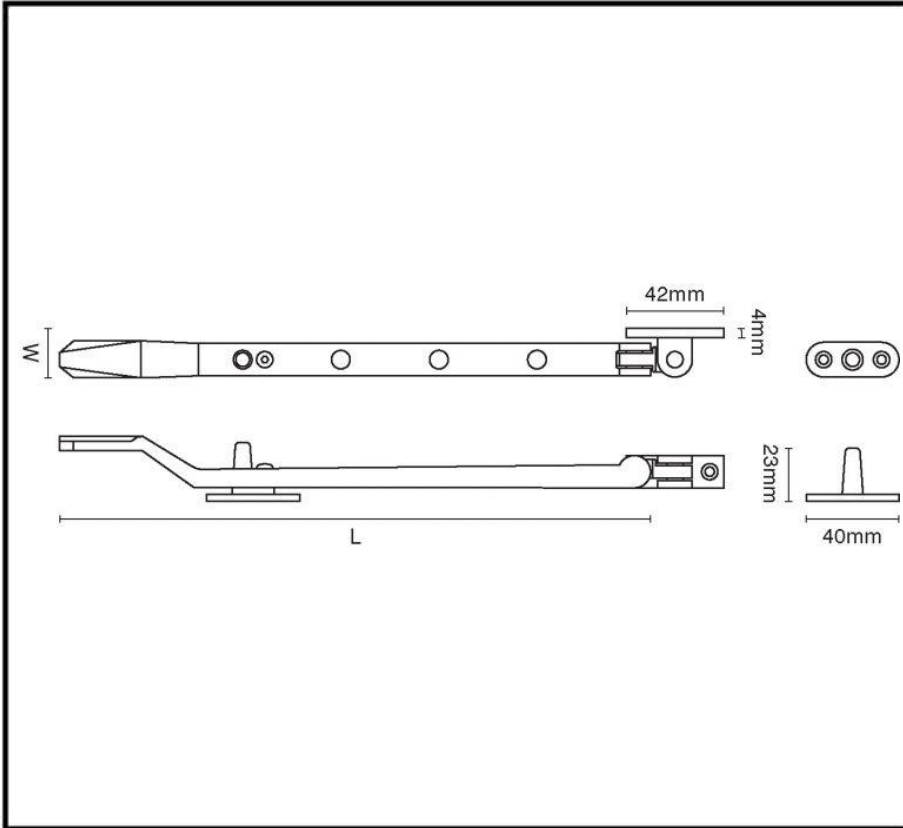

CROFT

Long Lasting Tradition

SPECIFICATION SHEET - PRODUCT CODE **7017L**

PRODUCT

Art Deco Casement Stay-Locking 7017L

Dimensions: Other sizes available are below:

Sizes:	L	W
10"	254	16

Please note that illustration sizes are approximations

Finishes: