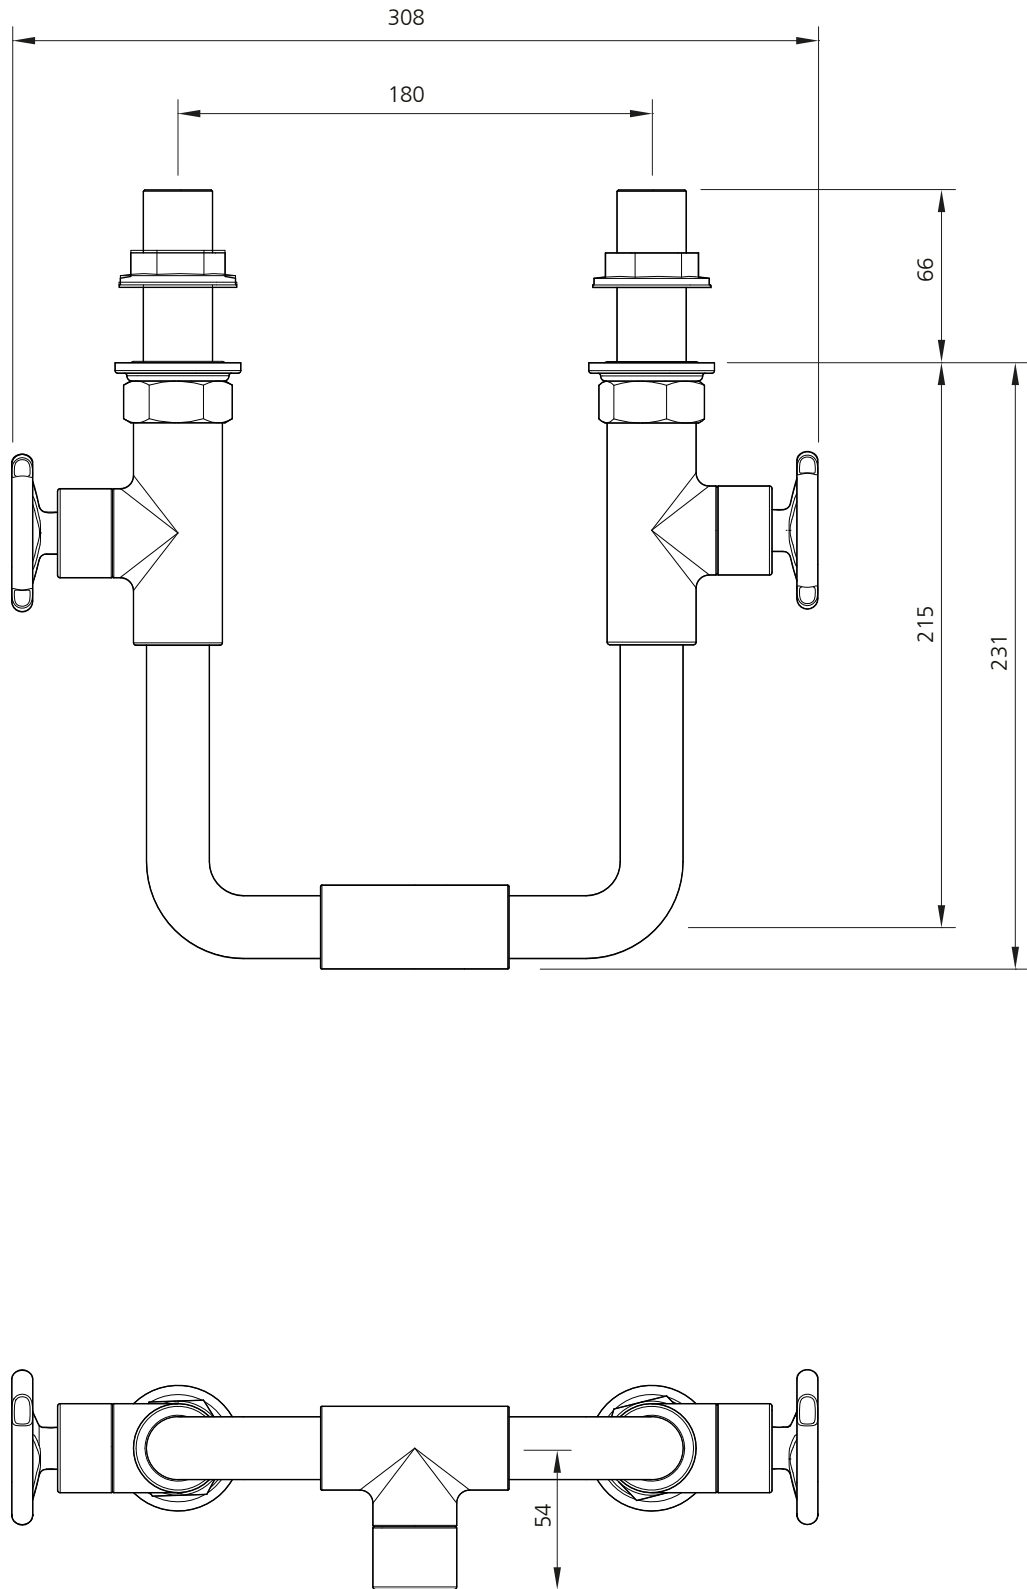

LEFROY BROOKS

IBROC HOUSE ESSEX ROAD
HODDESDON HERTS EN11 0QS UK
T: +44 (0)1992 708 316 F: +44 (0)1992 708 317

TH1157

TEN TEN WALL MOUNTED BATH BRIDGE MIXER
WITH HANDWHEELS

DIMENSIONAL DATA SHEET

DATE: 05/10/16

REVISION: A

COPYRIGHT © LBIP LTD. ALL RIGHTS RESERVED

DIMENSIONS IN MILLIMETRES

WHILST EVERY EFFORT IS MADE TO ENSURE THE ACCURACY OF THESE DATA SHEETS THEY ARE SUBJECT TO CHANGE WITHOUT NOTICE AS PART OF THE COMPANY'S PRODUCT DEVELOPMENT PROCESS