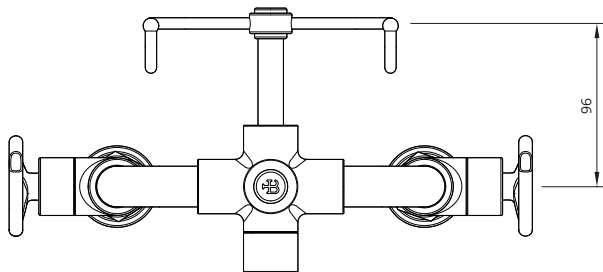

# TH1161

TEN TEN WALL MOUNTED BATH SHOWER  
MIXER WITH HANDWHEELS

## DIMENSIONAL DATA SHEET

DATE: 22/08/16

REVISION: A

COPYRIGHT © LBIP LTD. ALL RIGHTS RESERVED

DIMENSIONS IN MILLIMETRES

WHILST EVERY EFFORT IS MADE TO ENSURE THE ACCURACY OF THESE DATA SHEETS THEY ARE SUBJECT TO CHANGE WITHOUT NOTICE AS PART OF THE COMPANY'S PRODUCT DEVELOPMENT PROCESS