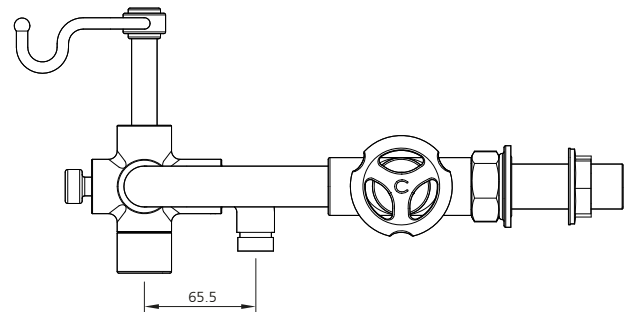

# TH1161

TEN TEN WALL MOUNTED BATH SHOWER  
MIXER WITH HANDWHEELS

## DIMENSIONAL DATA SHEET

DATE: 22/08/16

REVISION: A

COPYRIGHT © LBIP LTD. ALL RIGHTS RESERVED

DIMENSIONS IN MILLIMETRES

WHILST EVERY EFFORT IS MADE TO ENSURE THE ACCURACY OF THESE DATA SHEETS THEY ARE SUBJECT TO CHANGE WITHOUT NOTICE AS PART OF THE COMPANY'S PRODUCT DEVELOPMENT PROCESS