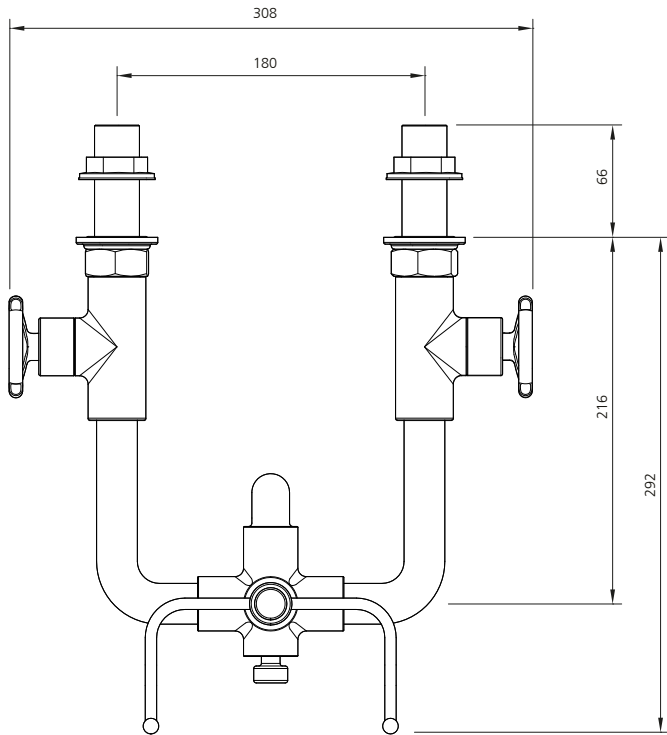

# TH1161

TEN TEN WALL MOUNTED BATH SHOWER  
MIXER WITH HANDWHEELS

## DIMENSIONAL DATA SHEET

DATE: 22/08/16

REVISION: A

COPYRIGHT © LBIP LTD. ALL RIGHTS RESERVED

DIMENSIONS IN MILLIMETRES

WHILST EVERY EFFORT IS MADE TO ENSURE THE ACCURACY OF THESE DATA SHEETS THEY ARE SUBJECT TO CHANGE WITHOUT NOTICE AS PART OF THE COMPANY'S PRODUCT DEVELOPMENT PROCESS