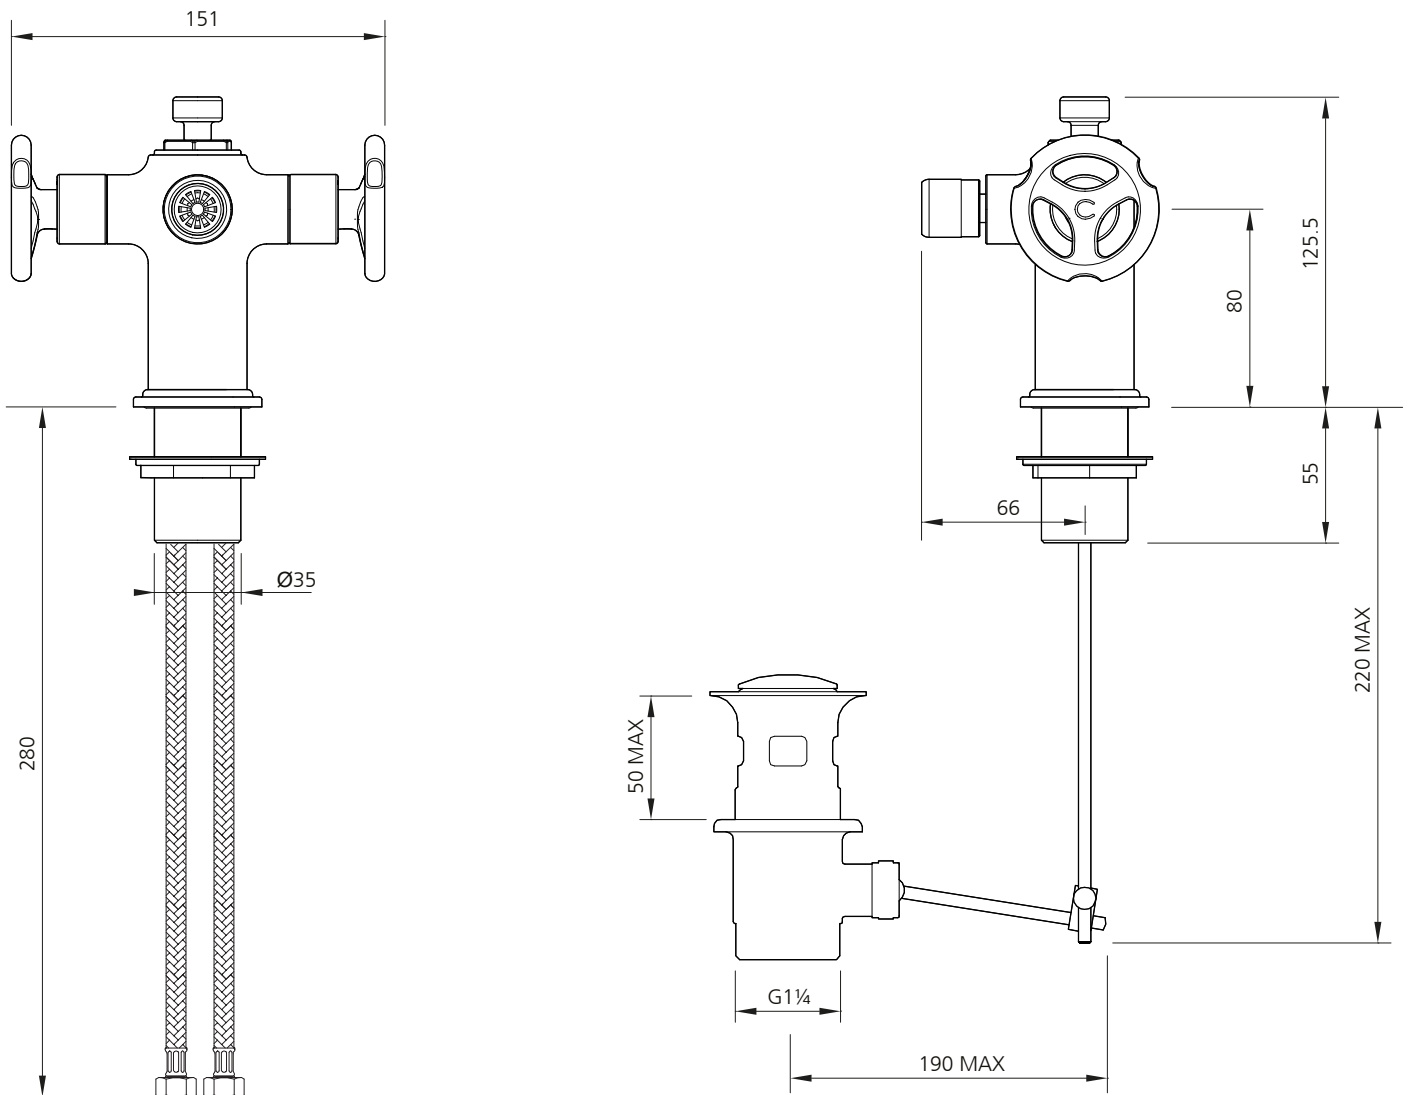

LEFROY BROOKS

IBROC HOUSE ESSEX ROAD
HODDESDON HERTS EN11 0QS UK
T: +44 (0)1992 708 316 F: +44 (0)1992 708 317

TH1198

TEN TEN BIDET MIXER WITH HANDWHEELS

DIMENSIONAL DATA SHEET

DATE: 03/11/16

REVISION: B

COPYRIGHT © LBIP LTD. ALL RIGHTS RESERVED

DIMENSIONS IN MILLIMETRES

WHILST EVERY EFFORT IS MADE TO ENSURE THE ACCURACY OF THESE DATA SHEETS THEY ARE SUBJECT TO CHANGE WITHOUT NOTICE AS PART OF THE COMPANY'S PRODUCT DEVELOPMENT PROCESS