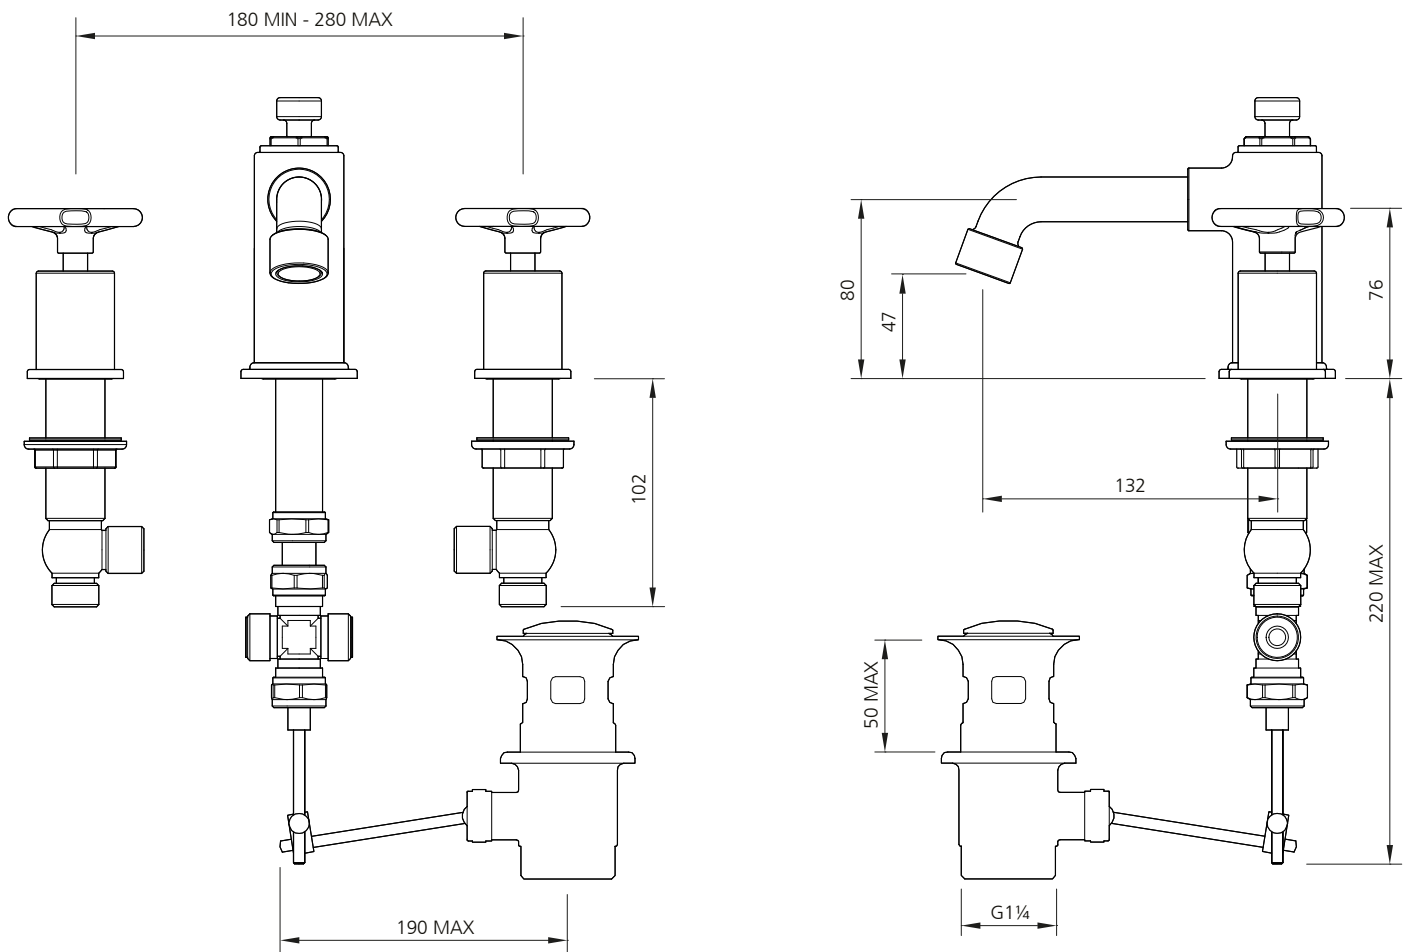

LEFROY BROOKS

IBROC HOUSE ESSEX ROAD
HODDESDON HERTS EN11 0QS UK
T: +44 (0)1992 708 316 F: +44 (0)1992 708 317

TH1233

TEN TEN THREE HOLE BASIN MIXER WITH
HANDWHEELS

DIMENSIONAL DATA SHEET

DATE: 22/08/16

REVISION: A

COPYRIGHT © LBIP LTD. ALL RIGHTS RESERVED

DIMENSIONS IN MILLIMETRES

WHILST EVERY EFFORT IS MADE TO ENSURE THE ACCURACY OF THESE DATA SHEETS THEY ARE SUBJECT TO CHANGE WITHOUT NOTICE AS PART OF THE COMPANY'S PRODUCT DEVELOPMENT PROCESS