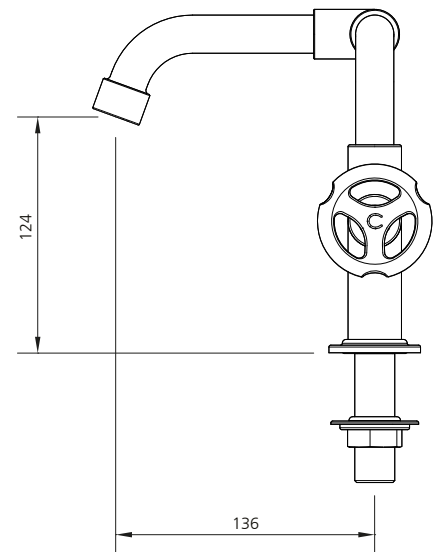

# TH9004

TEN TEN DECK MOUNTED BASIN BRIDGE MIXER  
WITH HANDWHEELS

## DIMENSIONAL DATA SHEET

DATE: 02/11/16

REVISION: B

COPYRIGHT © LBIP LTD. ALL RIGHTS RESERVED

DIMENSIONS IN MILLIMETRES

WHILST EVERY EFFORT IS MADE TO ENSURE THE ACCURACY OF THESE DATA SHEETS THEY ARE SUBJECT TO CHANGE WITHOUT NOTICE AS PART OF THE COMPANY'S PRODUCT DEVELOPMENT PROCESS