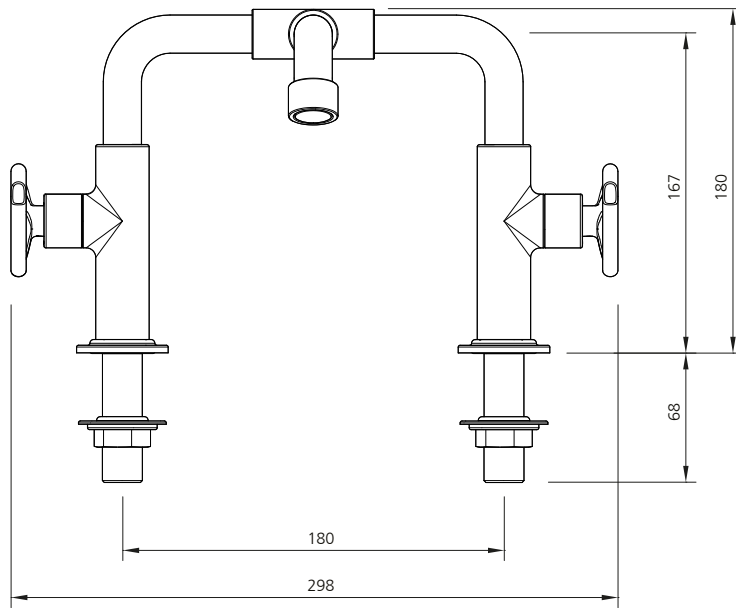

# TH9004

TEN TEN DECK MOUNTED BASIN BRIDGE MIXER  
WITH HANDWHEELS

## DIMENSIONAL DATA SHEET

DATE: 02/11/16

REVISION: B

COPYRIGHT © LBIP LTD. ALL RIGHTS RESERVED

DIMENSIONS IN MILLIMETRES

WHILST EVERY EFFORT IS MADE TO ENSURE THE ACCURACY OF THESE DATA SHEETS THEY ARE SUBJECT TO CHANGE WITHOUT NOTICE AS PART OF THE COMPANY'S PRODUCT DEVELOPMENT PROCESS