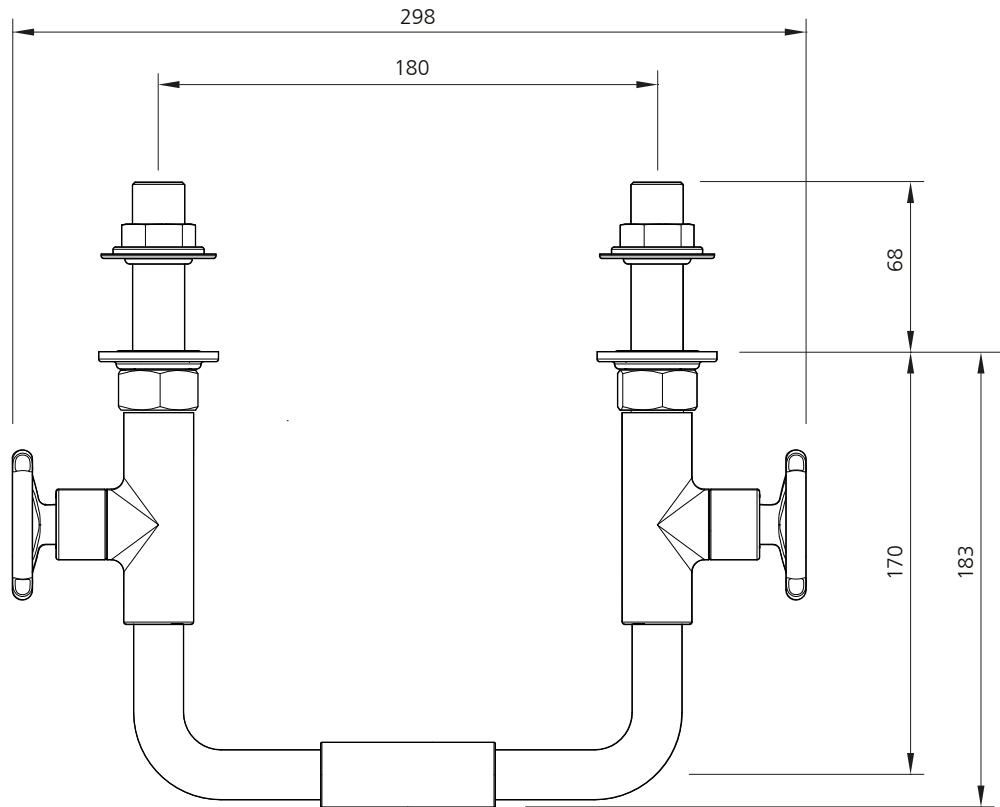

# TH9005

TEN TEN WALL MOUNTED BASIN BRIDGE MIXER  
WITH HANDWHEELS

## DIMENSIONAL DATA SHEET

DATE: 02/11/16

REVISION: B

DIMENSIONS IN MILLIMETRES